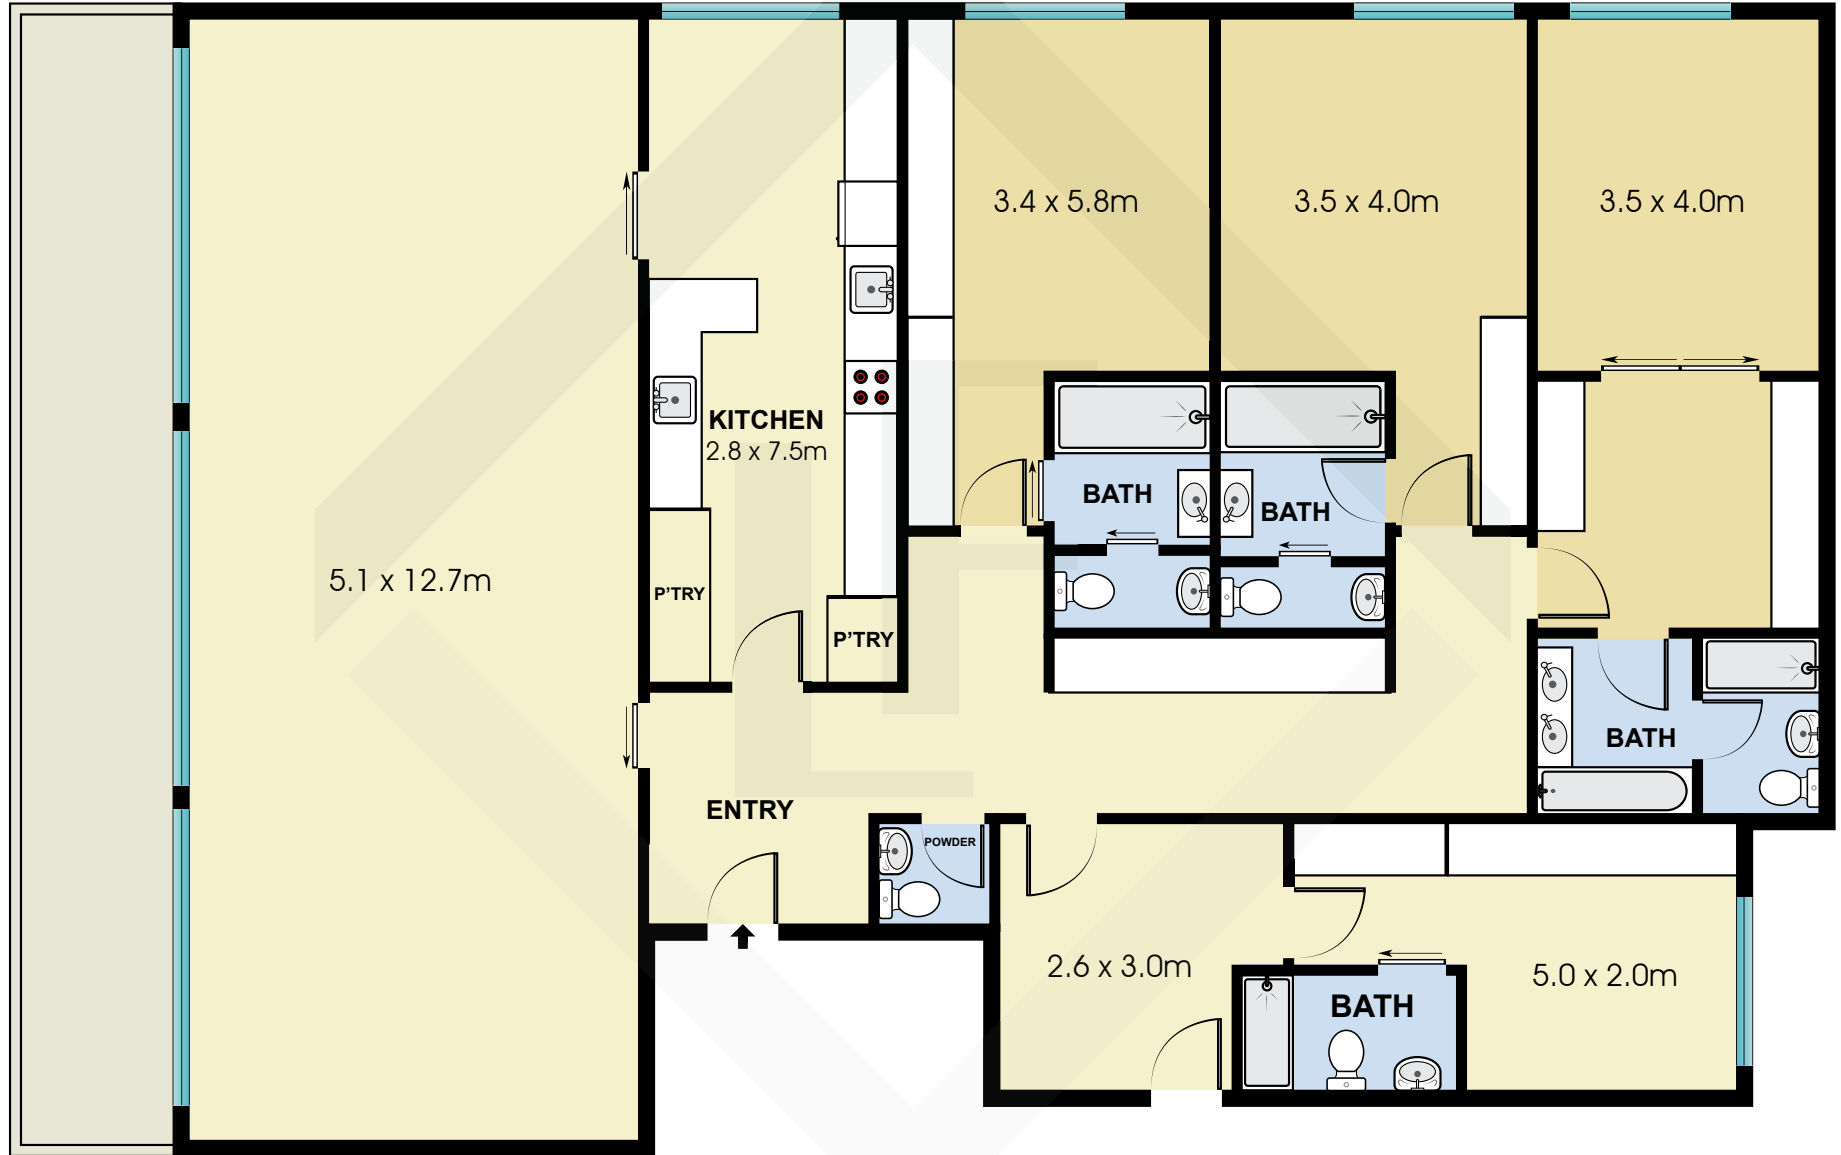

BCN9143

Measurements	
INT	221 m ²
EXT	22 m ²

Scale in metres. Indicative only. Dimensions are approximate. All information contained here in is gathered from sources we believe to be reliable. However we cannot guarantee its accuracy and interested persons should rely on their own enquiries.