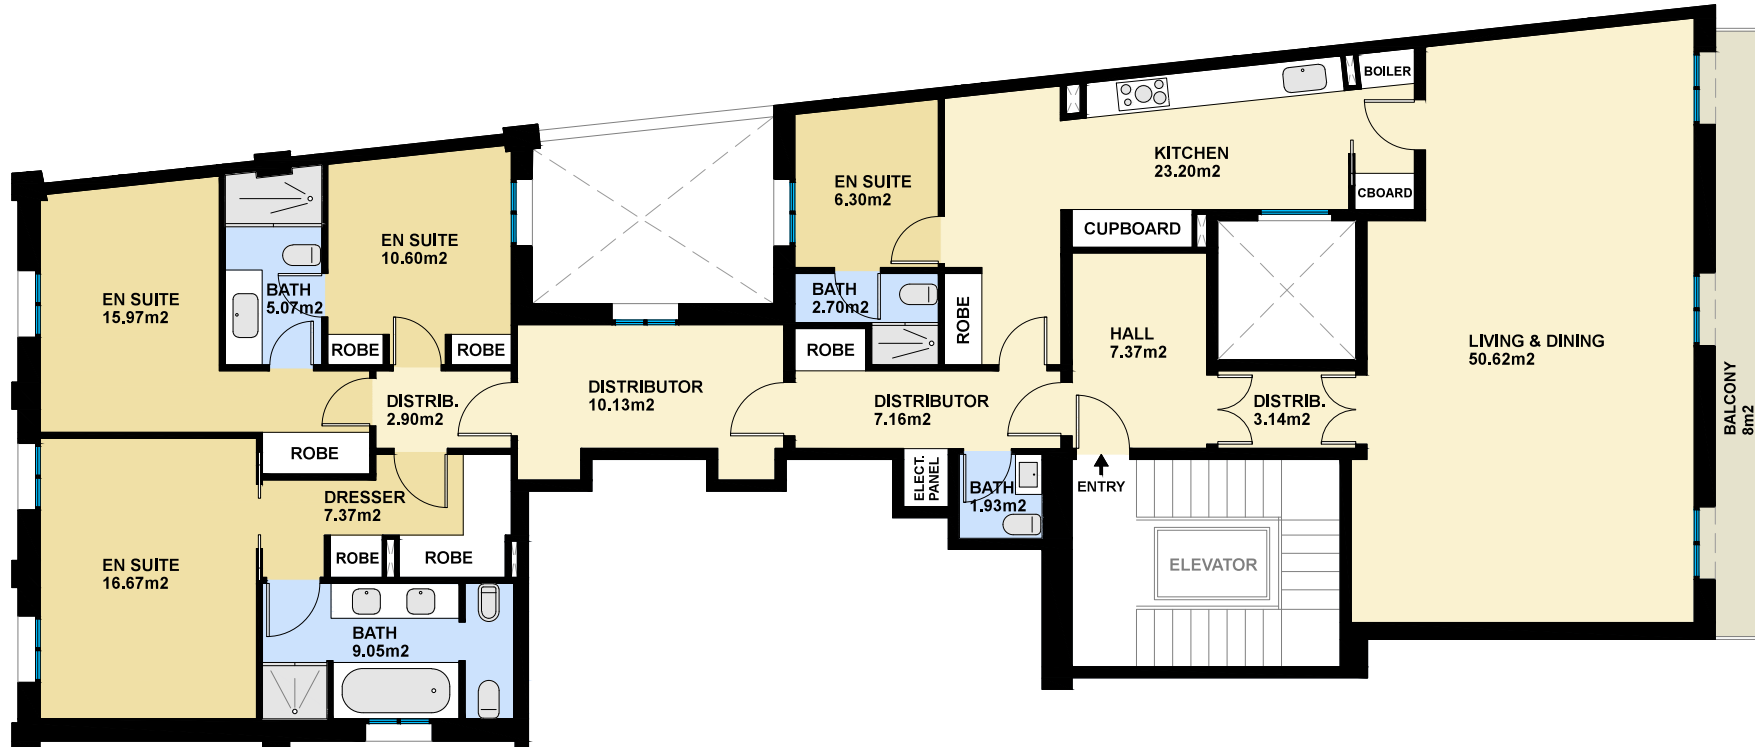

BCN11435

Scale in metres. Indicative only. Dimensions are approximate. All information contained here in is gathered from sources we believe to be reliable. However we cannot guarantee its accuracy and interested persons should rely on their own enquiries.

Measurements	
INTERIOR	180m ²
EXTERIOR	8m ²
Built surface	226m ²