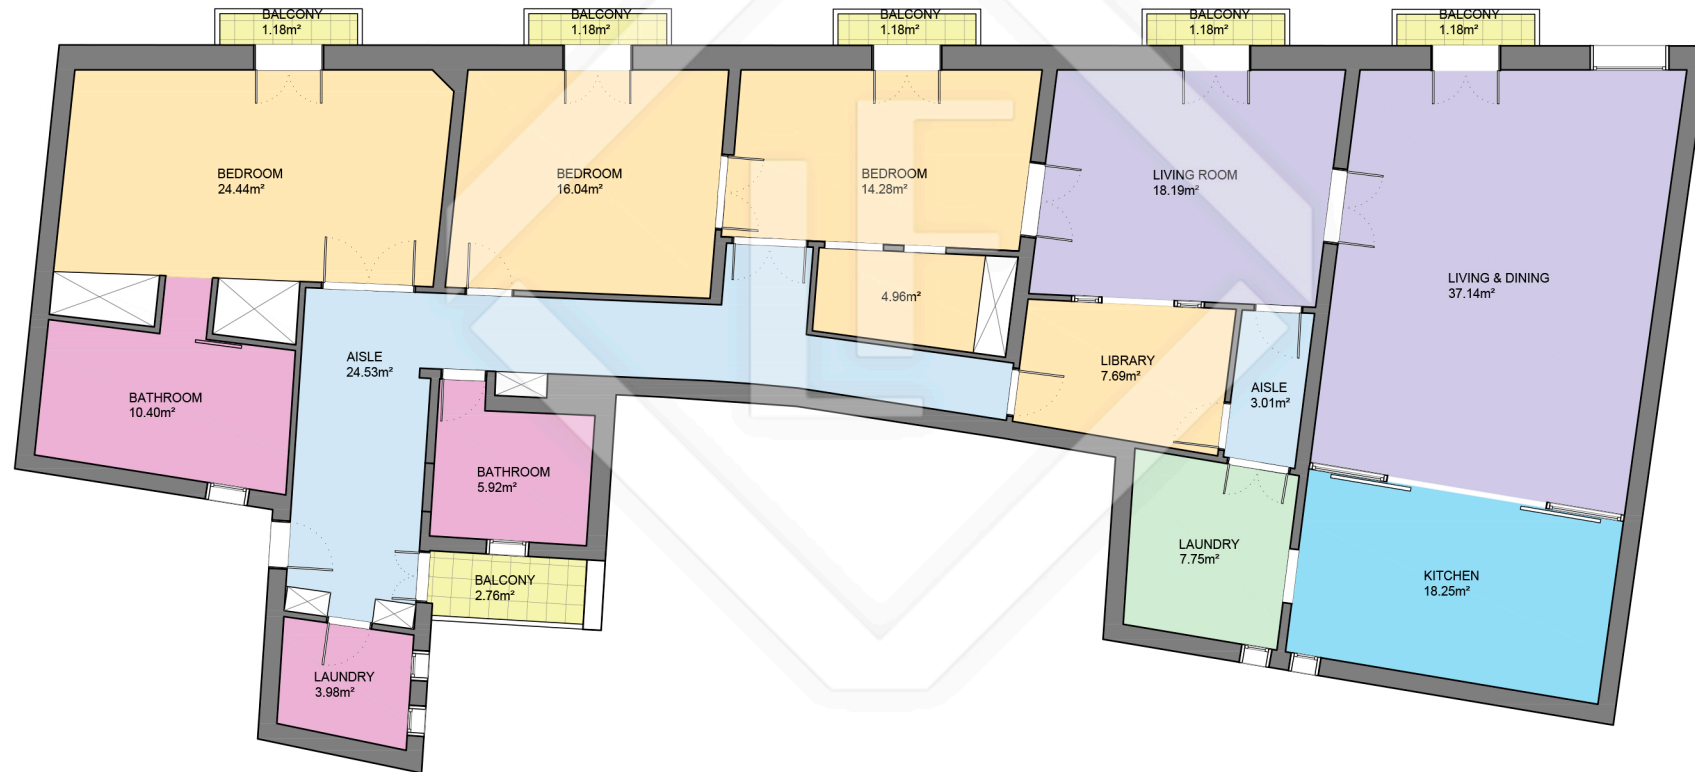

BCN31086

LUCAS FOX
INTERNATIONAL PROPERTIES

Scale in metres. Indicative only. Dimensions are approximate. All information contained here is gathered from sources we believe to be reliable. However we cannot guarantee its accuracy and interested persons should rely on their own enquiries.

Measurements FLOOR	
Built surface	235.90m ²
Useful surface	196.58m ²
Exterior surface	8.65m ²
Height	3.88m