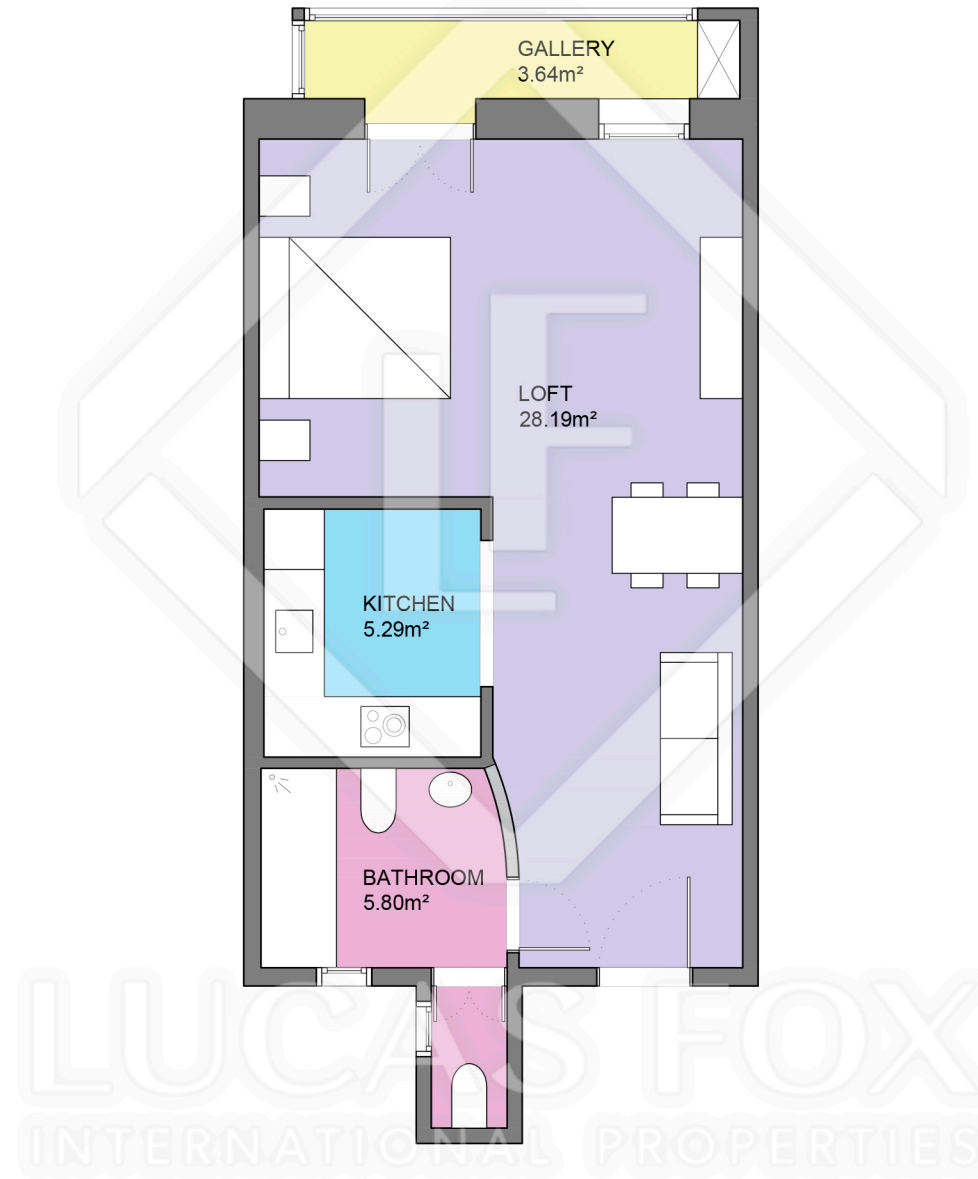

BCN39097

LUCAS FOX
INTERNATIONAL PROPERTIES

Scale in metres. Indicative only. Dimensions are approximate. All information contained here is gathered from sources we believe to be reliable. However we cannot guarantee its accuracy and interested persons should rely on their own enquiries.

Measurements FLOOR	
Built surface	50.68m ²
Useful surface	42.92m ²
Height	2.98m