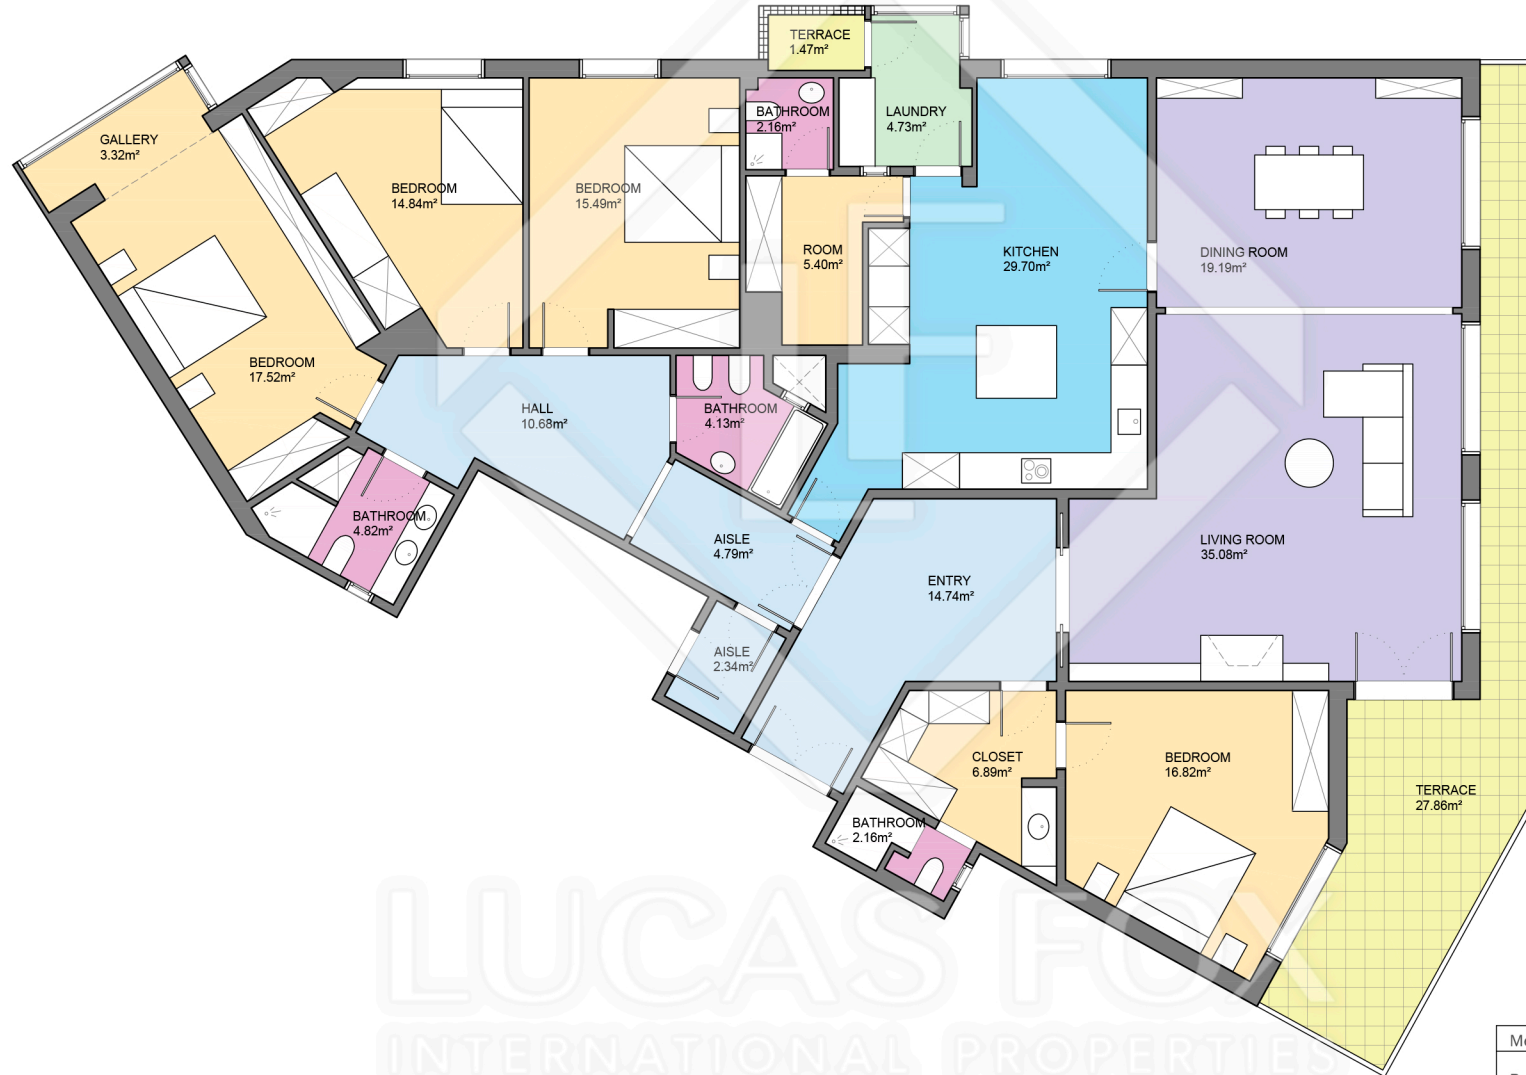

BCN39159

LUCAS FOX
INTERNATIONAL PROPERTIES

Scale in metres. Indicative only. Dimensions are approximate. All information contained here is gathered from sources we believe to be reliable. However we cannot guarantee its accuracy and interested persons should rely on their own enquiries.

Measurements FLOOR	
Built surface	246.75m ²
Useful surface	214.82m ²
Exterior surface	29.33m ²
Height	2.60m