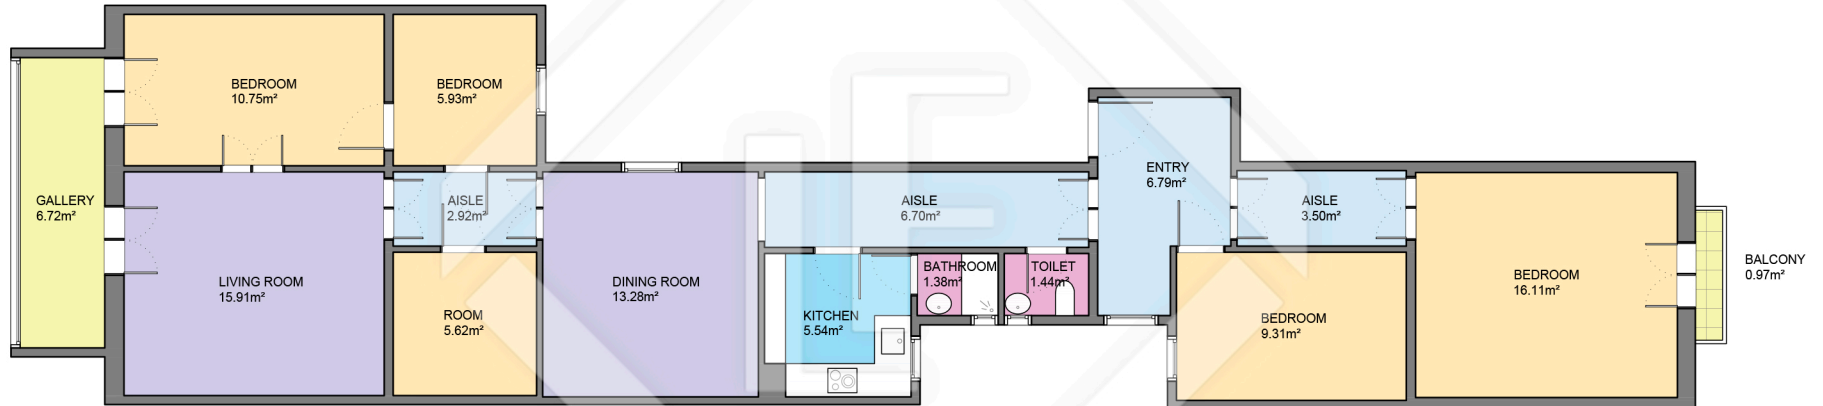

# LUCAS FOX

INTERNATIONAL PROPERTIES

LUCAS FOX  
INTERNATIONAL PROPERTIES

Scale in metres. Indicative only. Dimensions are approximate. All information contained here is gathered from sources we believe to be reliable. However we cannot guarantee its accuracy and interested persons should rely on their own enquiries.

Measurements FLOOR	
Built surface	130.40m <sup>2</sup>
Useful surface	111.90m <sup>2</sup>
Exterior surface	0.97m <sup>2</sup>
Height	2.90m