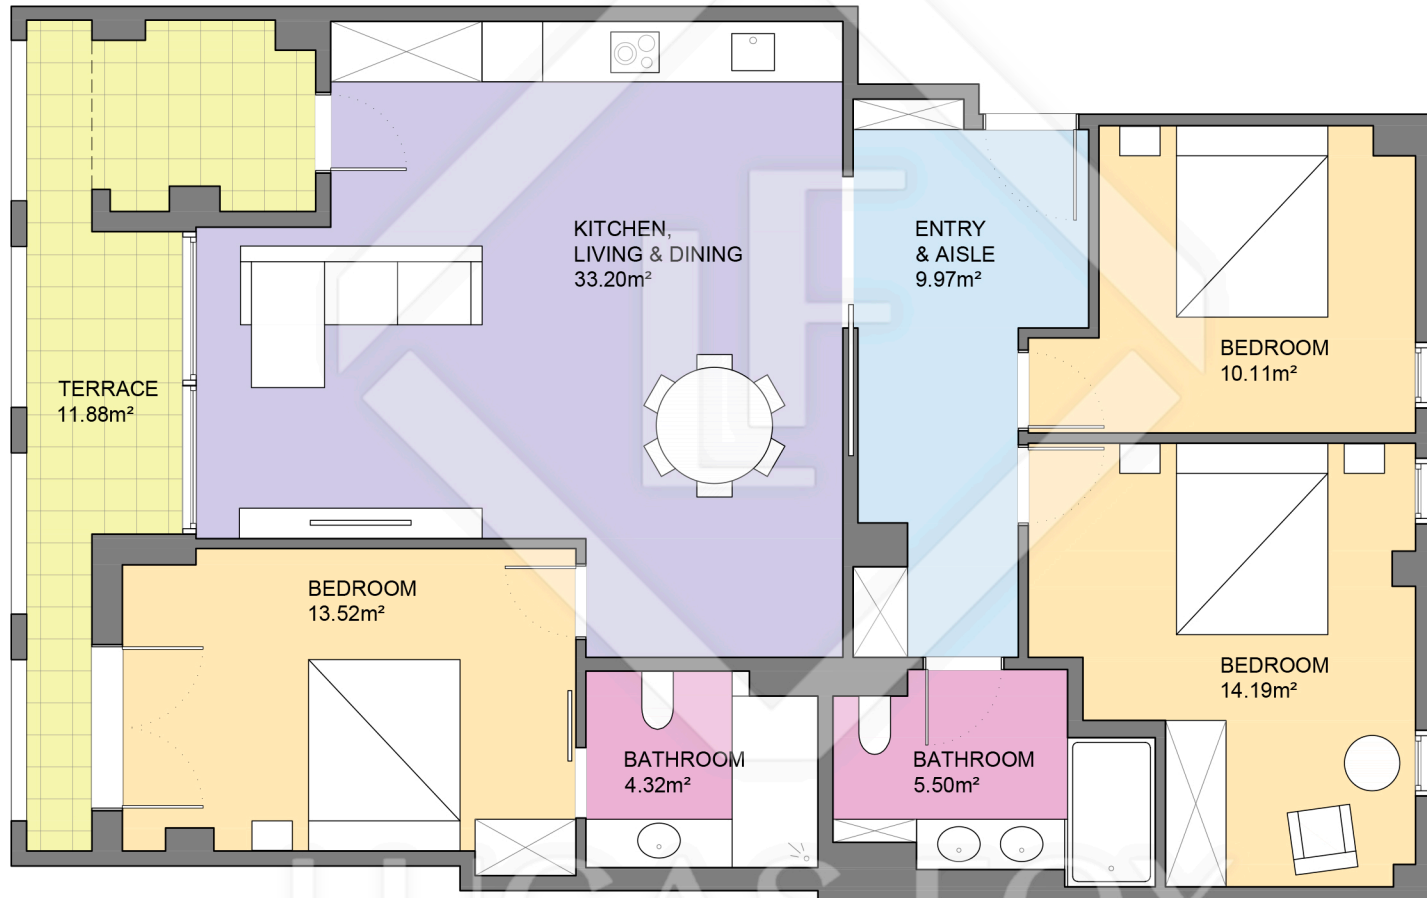

BCN48607

LUCAS FOX
INTERNATIONAL PROPERTIES

LUCAS FOX
INTERNATIONAL PROPERTIES

Scale in metres. Indicative only. Dimensions are approximate. All information contained here is gathered from sources we believe to be reliable. However we cannot guarantee its accuracy and interested persons should rely on their own enquiries.

Measurements FLOOR	
Built surface	105.50m ²
Useful surface	89.20m ²
Exterior surface	11.88m ²
Height	2.57m

BCN48607 Propuesta

LUCAS FOX
INTERNATIONAL PROPERTIES

Scale in metres. Indicative only. Dimensions are approximate. All information contained here is gathered from sources we believe to be reliable. However we cannot guarantee its accuracy and interested persons should rely on their own enquiries.

Measurements FLOOR	
Built surface	105.50m ²
Useful surface	90.80m ²
Exterior surface	11.88m ²
Height	2.57m