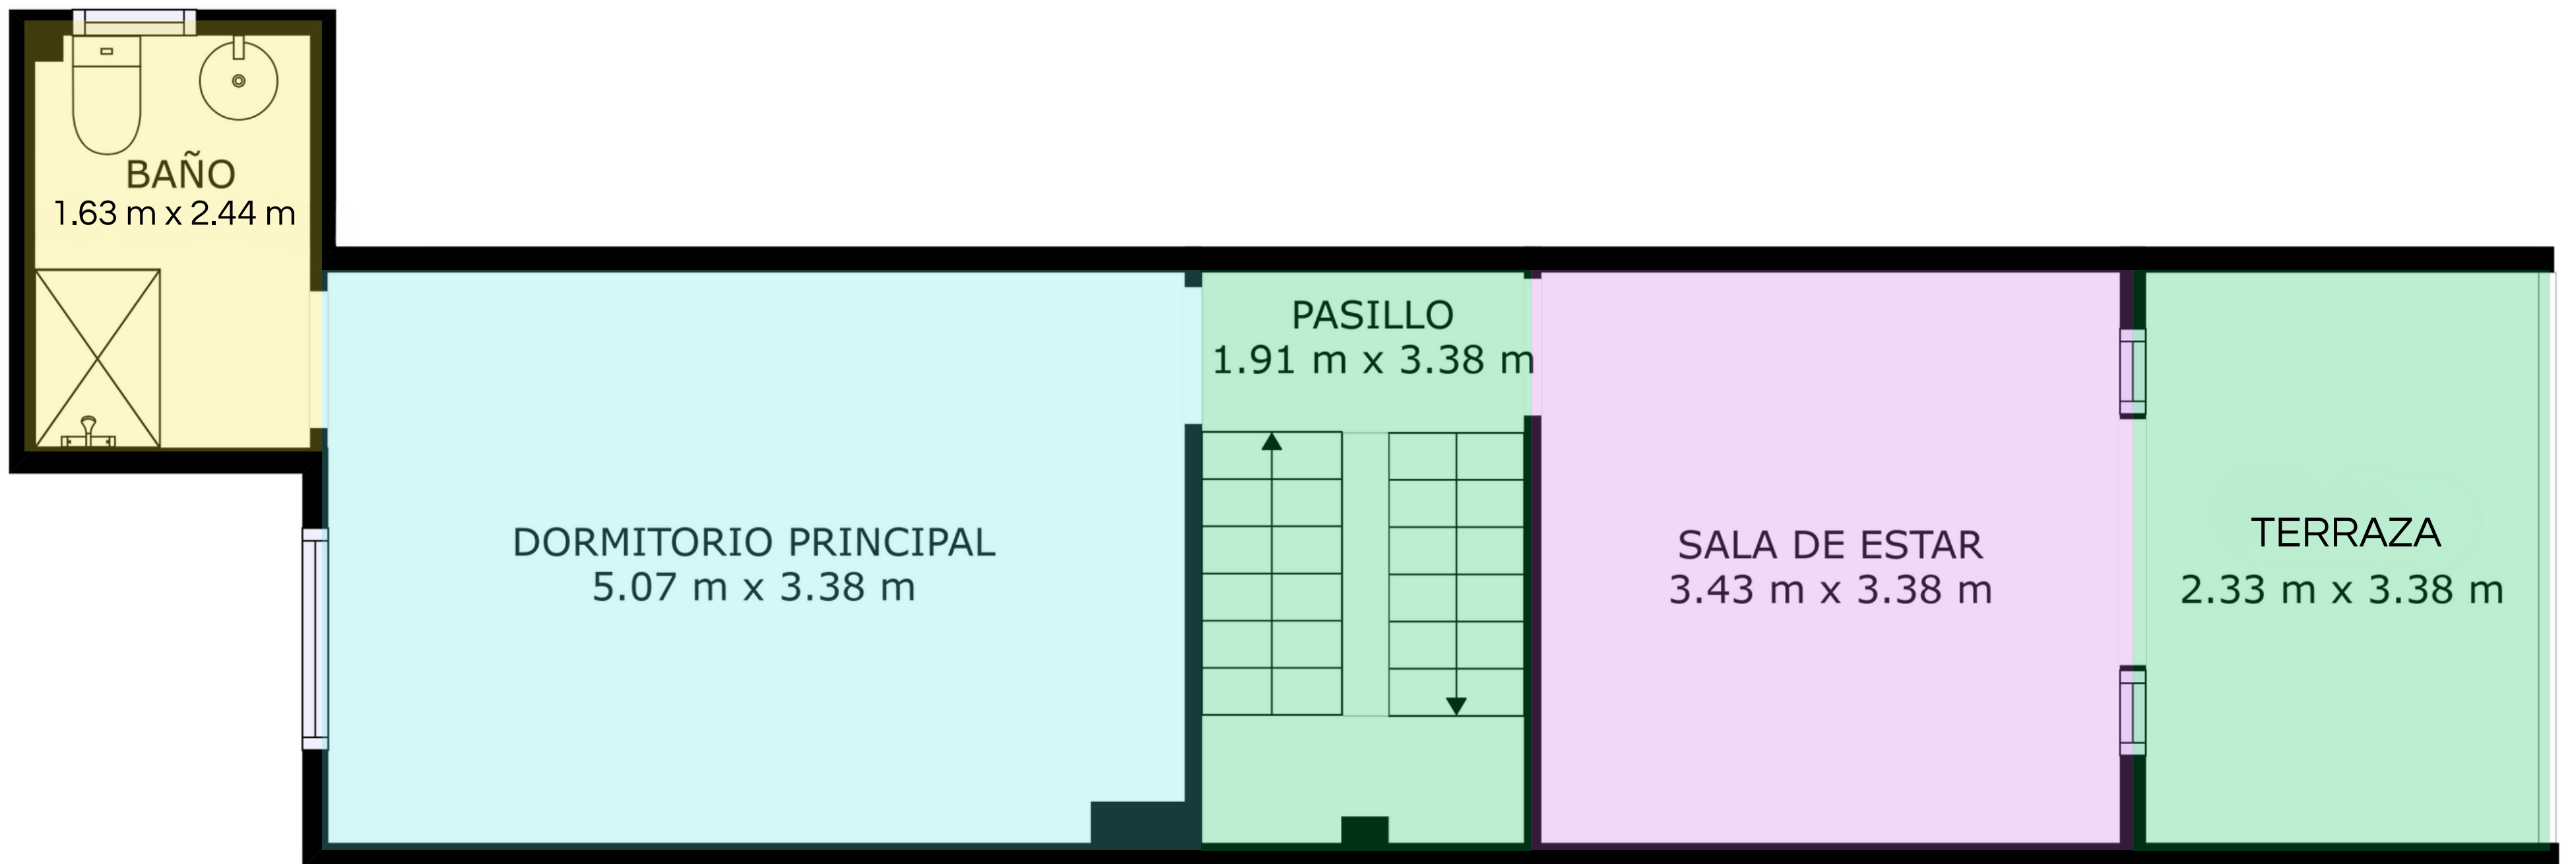

# Planta Baja

Scale in metres. Indicative only. Dimensions are approximate. All information contained here in is gathered from sources we believe to be reliable. However we cannot guarantee its accuracy and interested persons should rely on their own enquiries.

# Planta 1

Scale in metres. Indicative only. Dimensions are approximate. All information contained here in is gathered from sources we believe to be reliable.

However we cannot guarantee its accuracy and interested persons should rely on their own enquiries.

LAS MEDIDAS Y DIMENSIONES SON APROXIMADAS, LAS REALES PUEDEN VARIAR.

Planta 2

Scale in metres. Indicative only. Dimensions are approximate. All information contained here in is gathered from sources we believe to be reliable. However we cannot guarantee its accuracy and interested persons should rely on their own enquiries.

# Planta 4

Scale in metres. Indicative only. Dimensions are approximate. All information contained here in is gathered from sources we believe to be reliable. However we cannot guarantee its accuracy and interested persons should rely on their own enquiries.