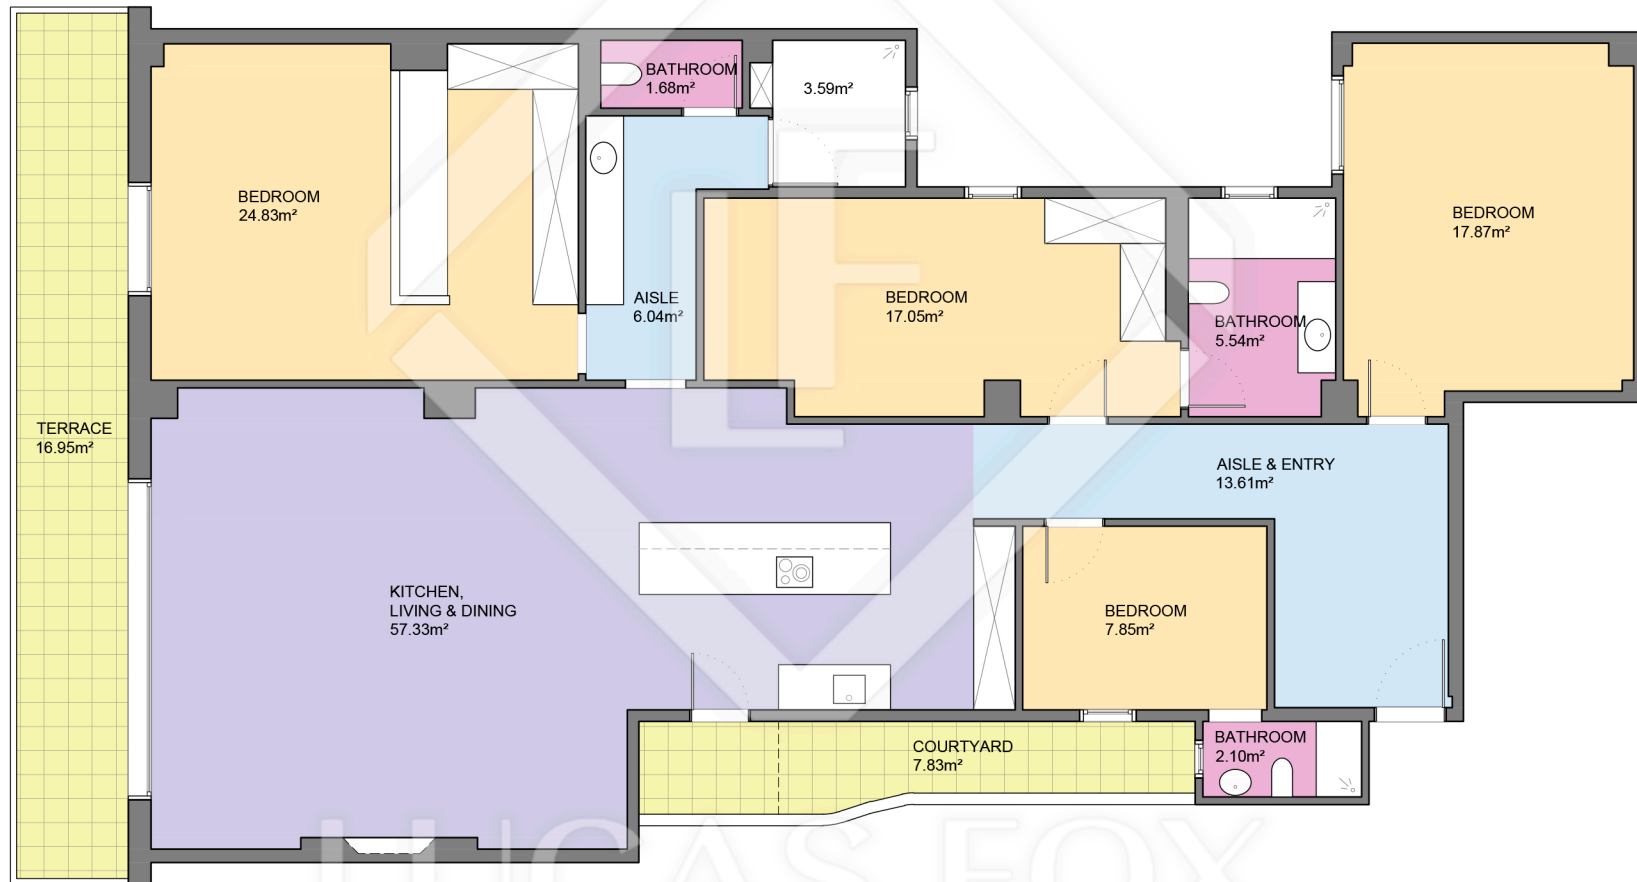

BCN47728

LUCAS FOX
INTERNATIONAL PROPERTIES

Scale in metres. Indicative only. Dimensions are approximate. All information contained here is gathered from sources we believe to be reliable. However we cannot guarantee its accuracy and interested persons should rely on their own enquiries.

Measurements FLOOR	
Built surface	177.38m ²
Useful surface	157.50m ²
Exterior surface	24.78m ²
Height	2.65m