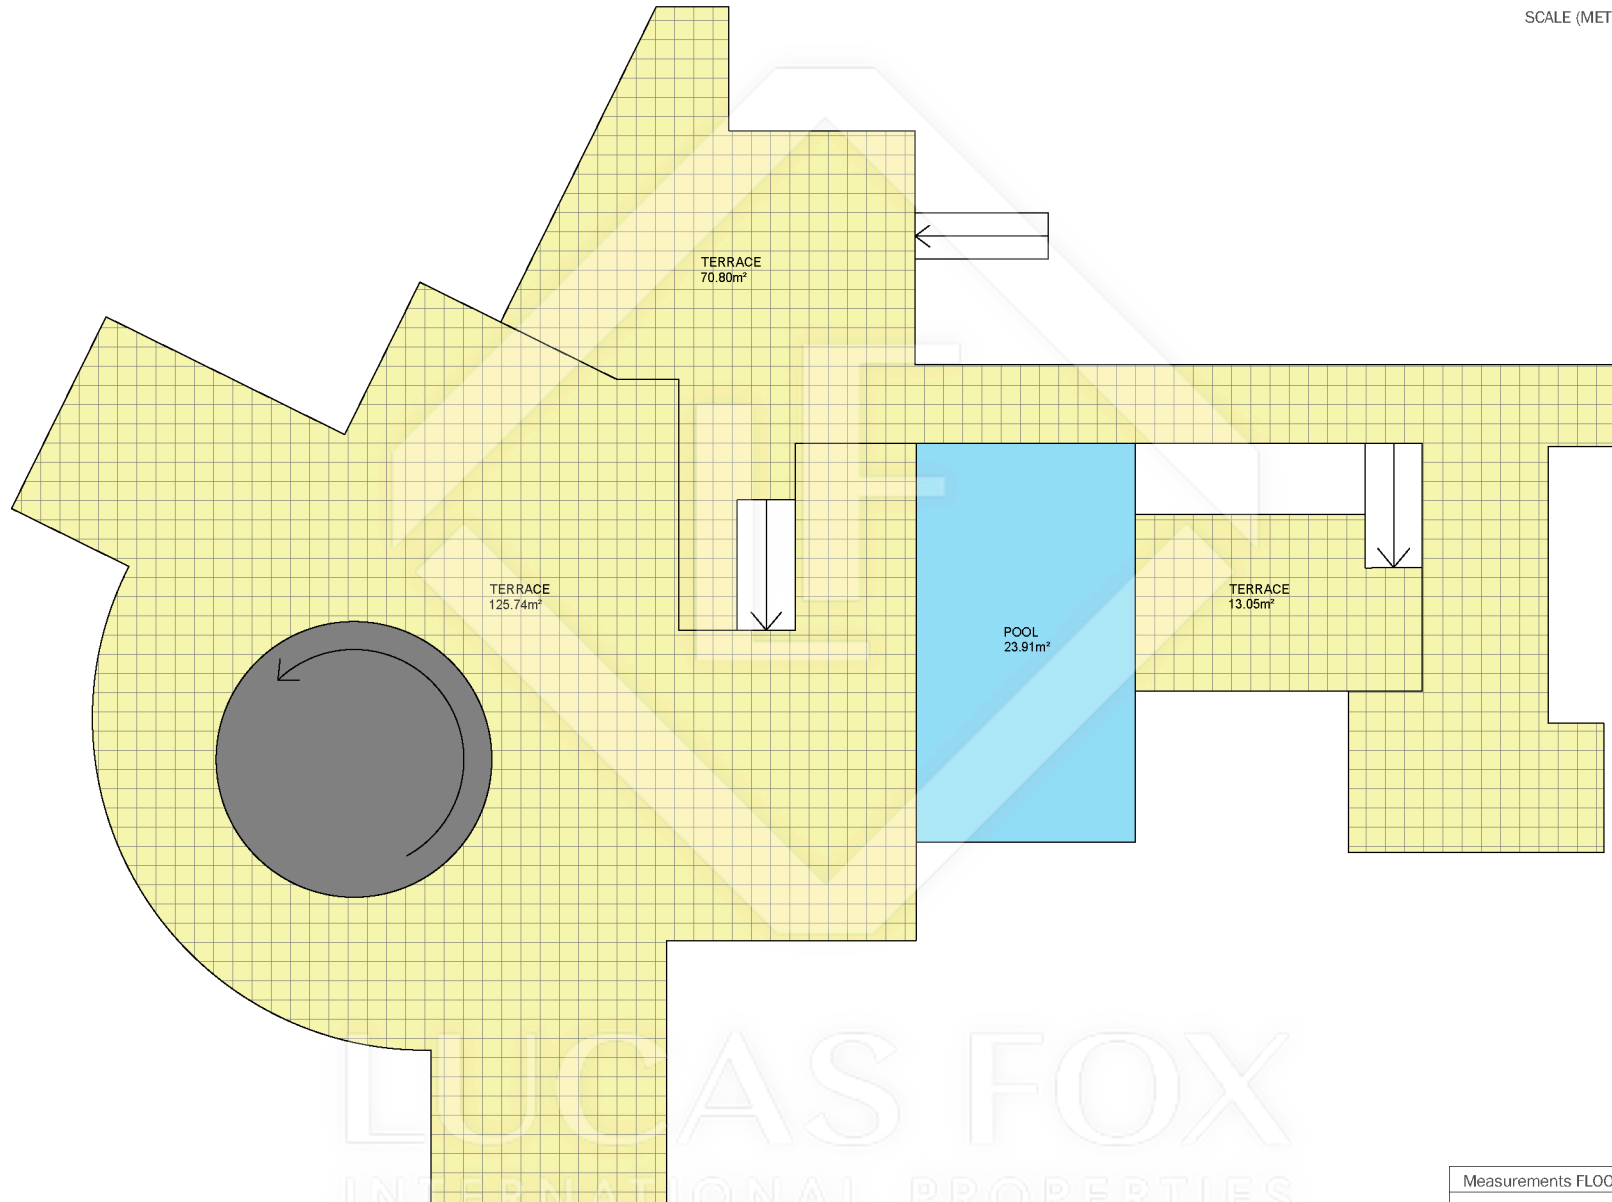

BCN26052

LUCAS FOX
INTERNATIONAL PROPERTIES

Scale in metres. Indicative only. Dimensions are approximate. All information contained here is gathered from sources we believe to be reliable. However we cannot guarantee its accuracy and interested persons should rely on their own enquiries.

Measurements FLOOR	
Built surface	269.58m ²
Useful surface	227.47m ²
Exterior surface	209.60m ²
Pool	23.91m ²

BCN26052

LUCAS FOX
INTERNATIONAL PROPERTIES

Scale in metres. Indicative only. Dimensions are approximate. All information contained here is gathered from sources we believe to be reliable. However we cannot guarantee its accuracy and interested persons should rely on their own enquiries.

Measurements FLOOR	
Built surface	269.58m ²
Useful surface	227.47m ²
Exterior surface	209.60m ²
Pool	23.91m ²