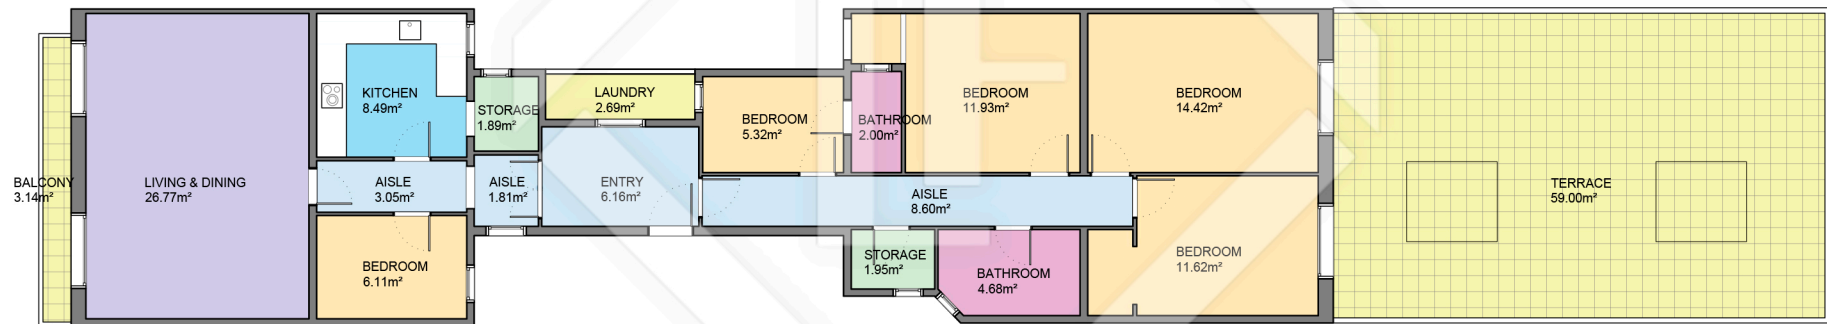

# LUCAS FOX

INTERNATIONAL PROPERTIES

LUCAS FOX  
INTERNATIONAL PROPERTIES

Scale in metres. Indicative only. Dimensions are approximate. All information contained here is gathered from sources we believe to be reliable. However we cannot guarantee its accuracy and interested persons should rely on their own enquiries.

Measurements FLOOR	
Built surface	132.30m <sup>2</sup>
Useful surface	114.80m <sup>2</sup>
Exterior surface	64.83m <sup>2</sup>