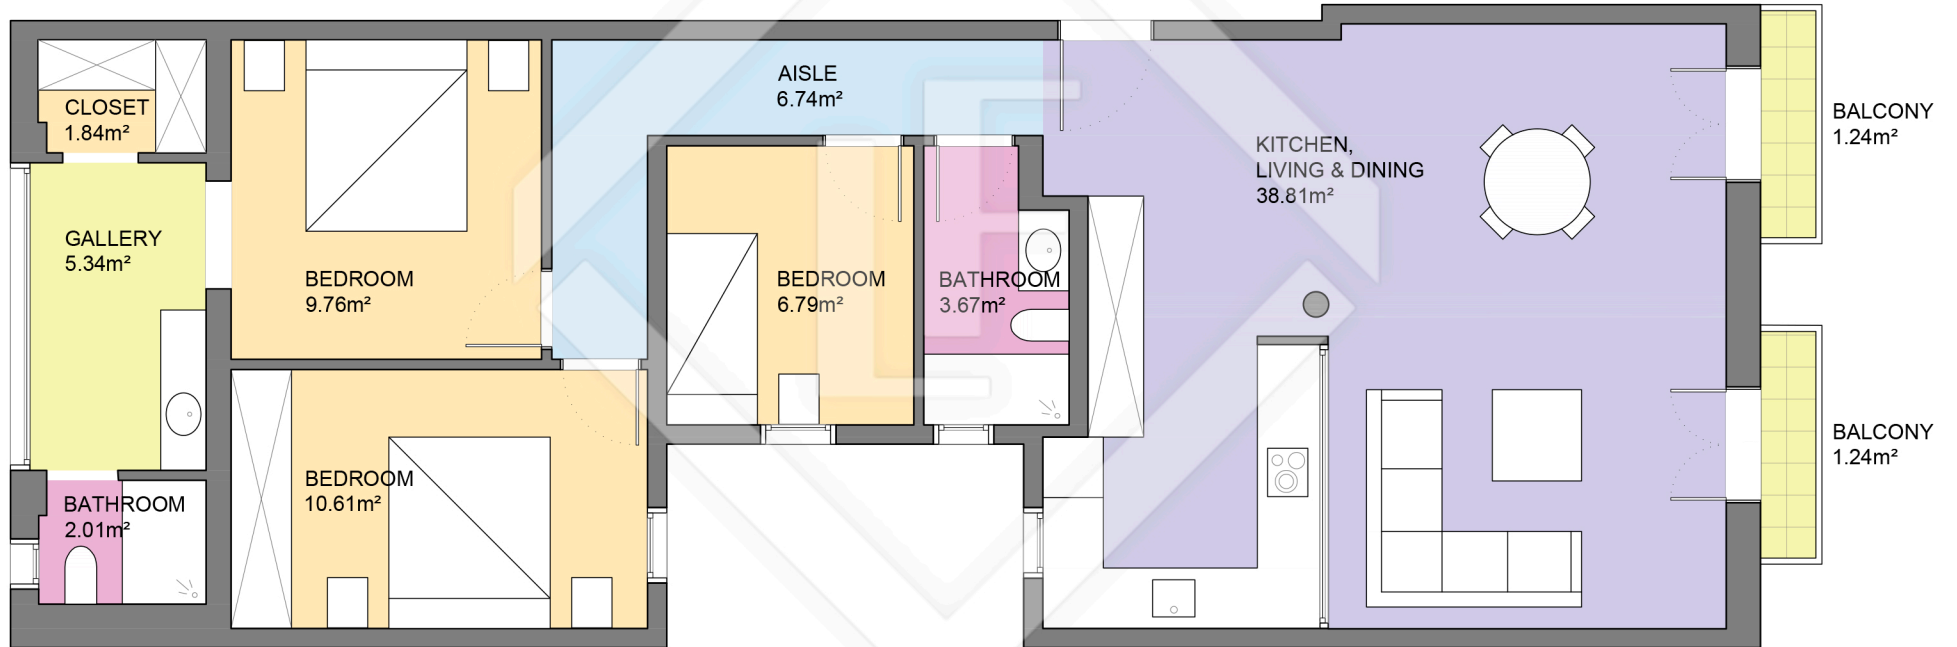

BCN45592

LUCAS FOX

INTERNATIONAL PROPERTIES

LUCAS FOX
INTERNATIONAL PROPERTIES

Scale in metres. Indicative only. Dimensions are approximate. All information contained here is gathered from sources we believe to be reliable. However we cannot guarantee its accuracy and interested persons should rely on their own enquiries.

Measurements FLOOR	
Built surface	103.02m ²
Useful surface	85.57m ²
Exterior surface	2.48m ²
Height	3.15m