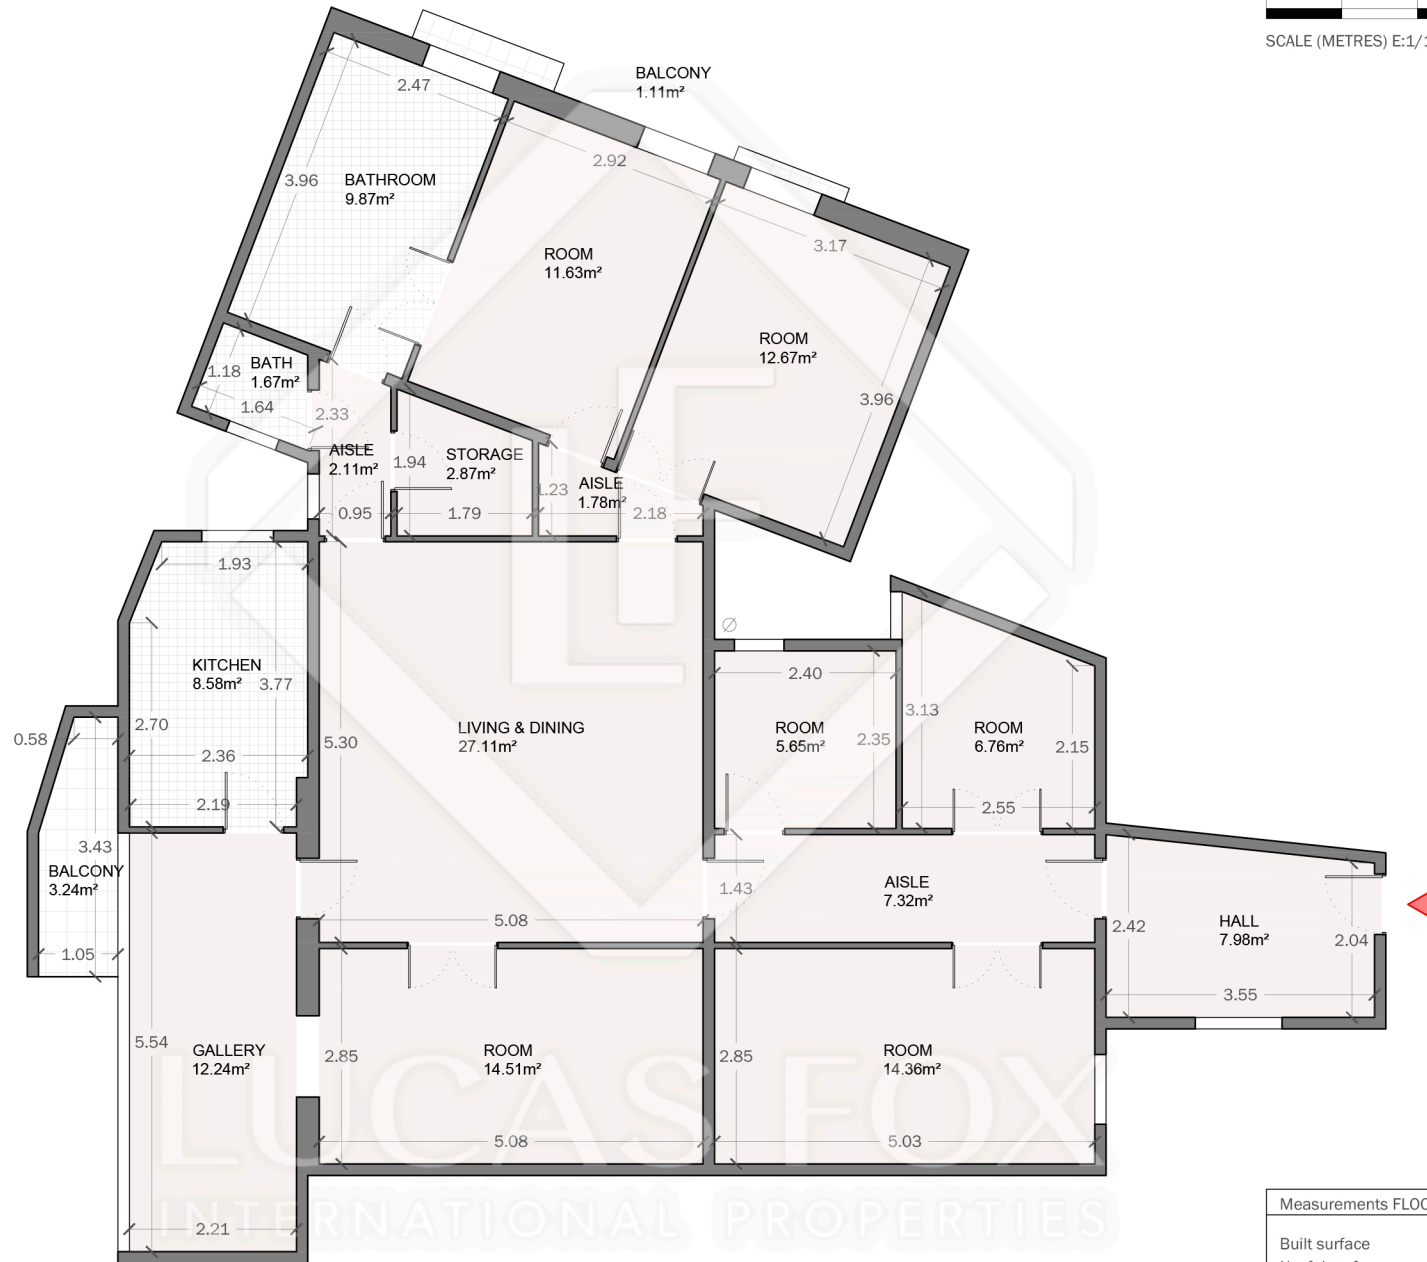

BCN22760

Scale in metres. Indicative only. Dimensions are approximate. All information contained here in is gathered from sources we believe to be reliable. However we cannot guarantee its accuracy and interested persons should rely on their own enquiries.

Measurements FLOOR	
Built surface	165.73m ²
Useful surface	147.11m ²
Exterior surface	4.36m ²
Height	3.10m

BCN22760

Measurements FLOOR	
Built surface	165.73m ²
Useful surface	147.11m ²
Exterior surface	4.36m ²
Height	3.10m

Scale in metres. Indicative only. Dimensions are approximate. All information contained here is gathered from sources we believe to be reliable. However we cannot guarantee its accuracy and interested persons should rely on their own enquiries.