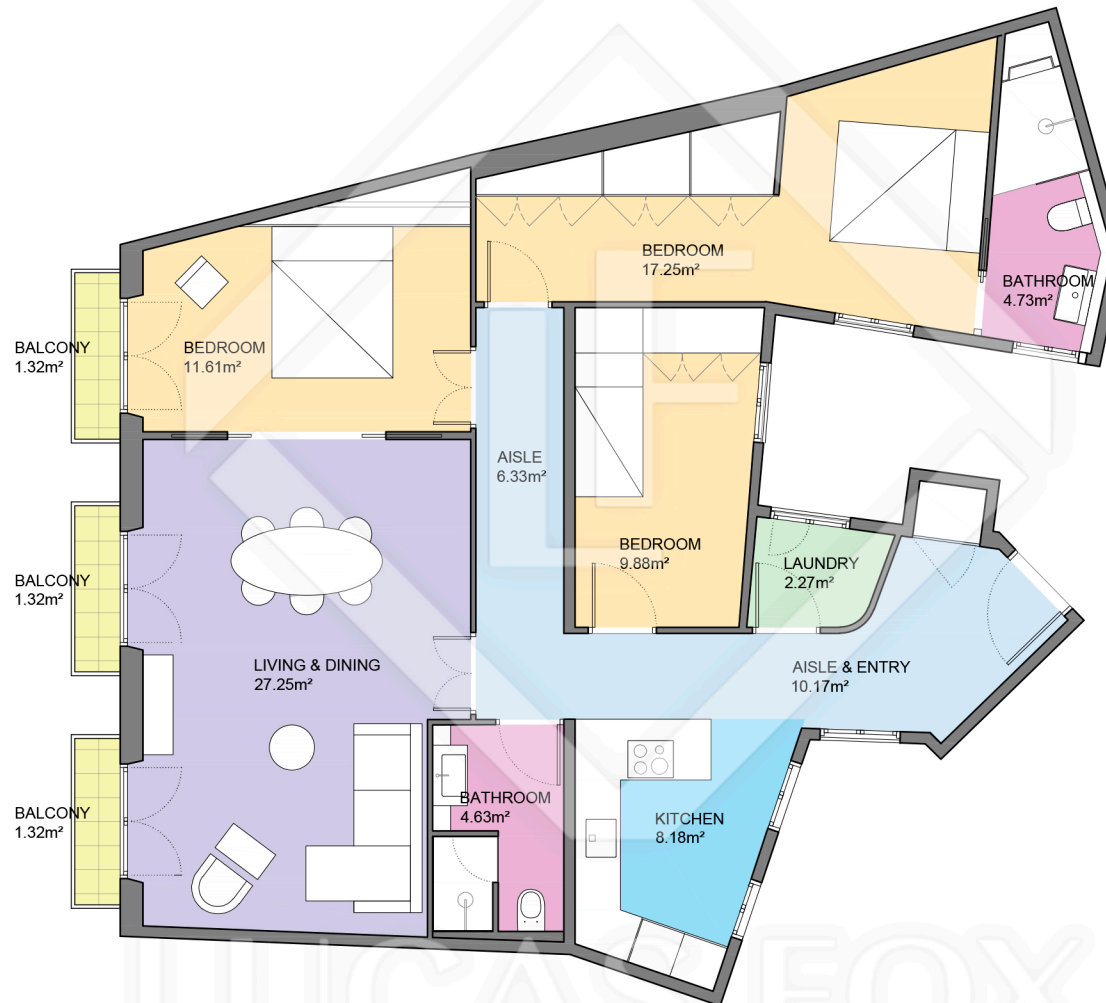

BCN40079

LUCAS FOX
INTERNATIONAL PROPERTIES

Scale in metres. Indicative only. Dimensions are approximate. All information contained here is gathered from sources we believe to be reliable. However we cannot guarantee its accuracy and interested persons should rely on their own enquiries.

Measurements FLOOR	
Built surface	120.17m ²
Useful surface	102.31m ²
Exterior surface	3.96m ²