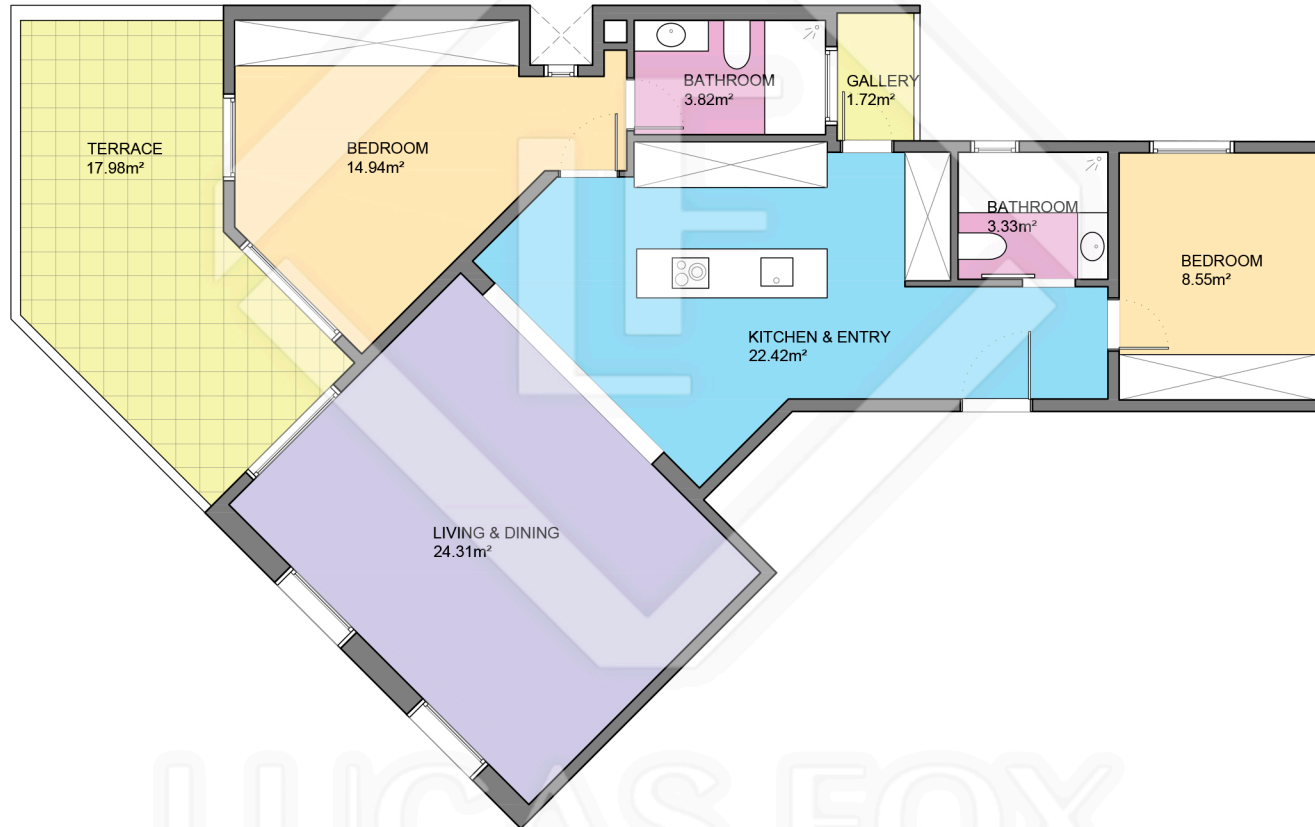

BCN24073

LUCAS FOX
INTERNATIONAL PROPERTIES

LUCAS FOX
INTERNATIONAL PROPERTIES

Scale in metres. Indicative only. Dimensions are approximate. All information contained here is gathered from sources we believe to be reliable. However we cannot guarantee its accuracy and interested persons should rely on their own enquiries.

Measurements FLOOR	
Built surface	91.10m ²
Useful surface	79.09m ²
Exterior surface	17.98m ²