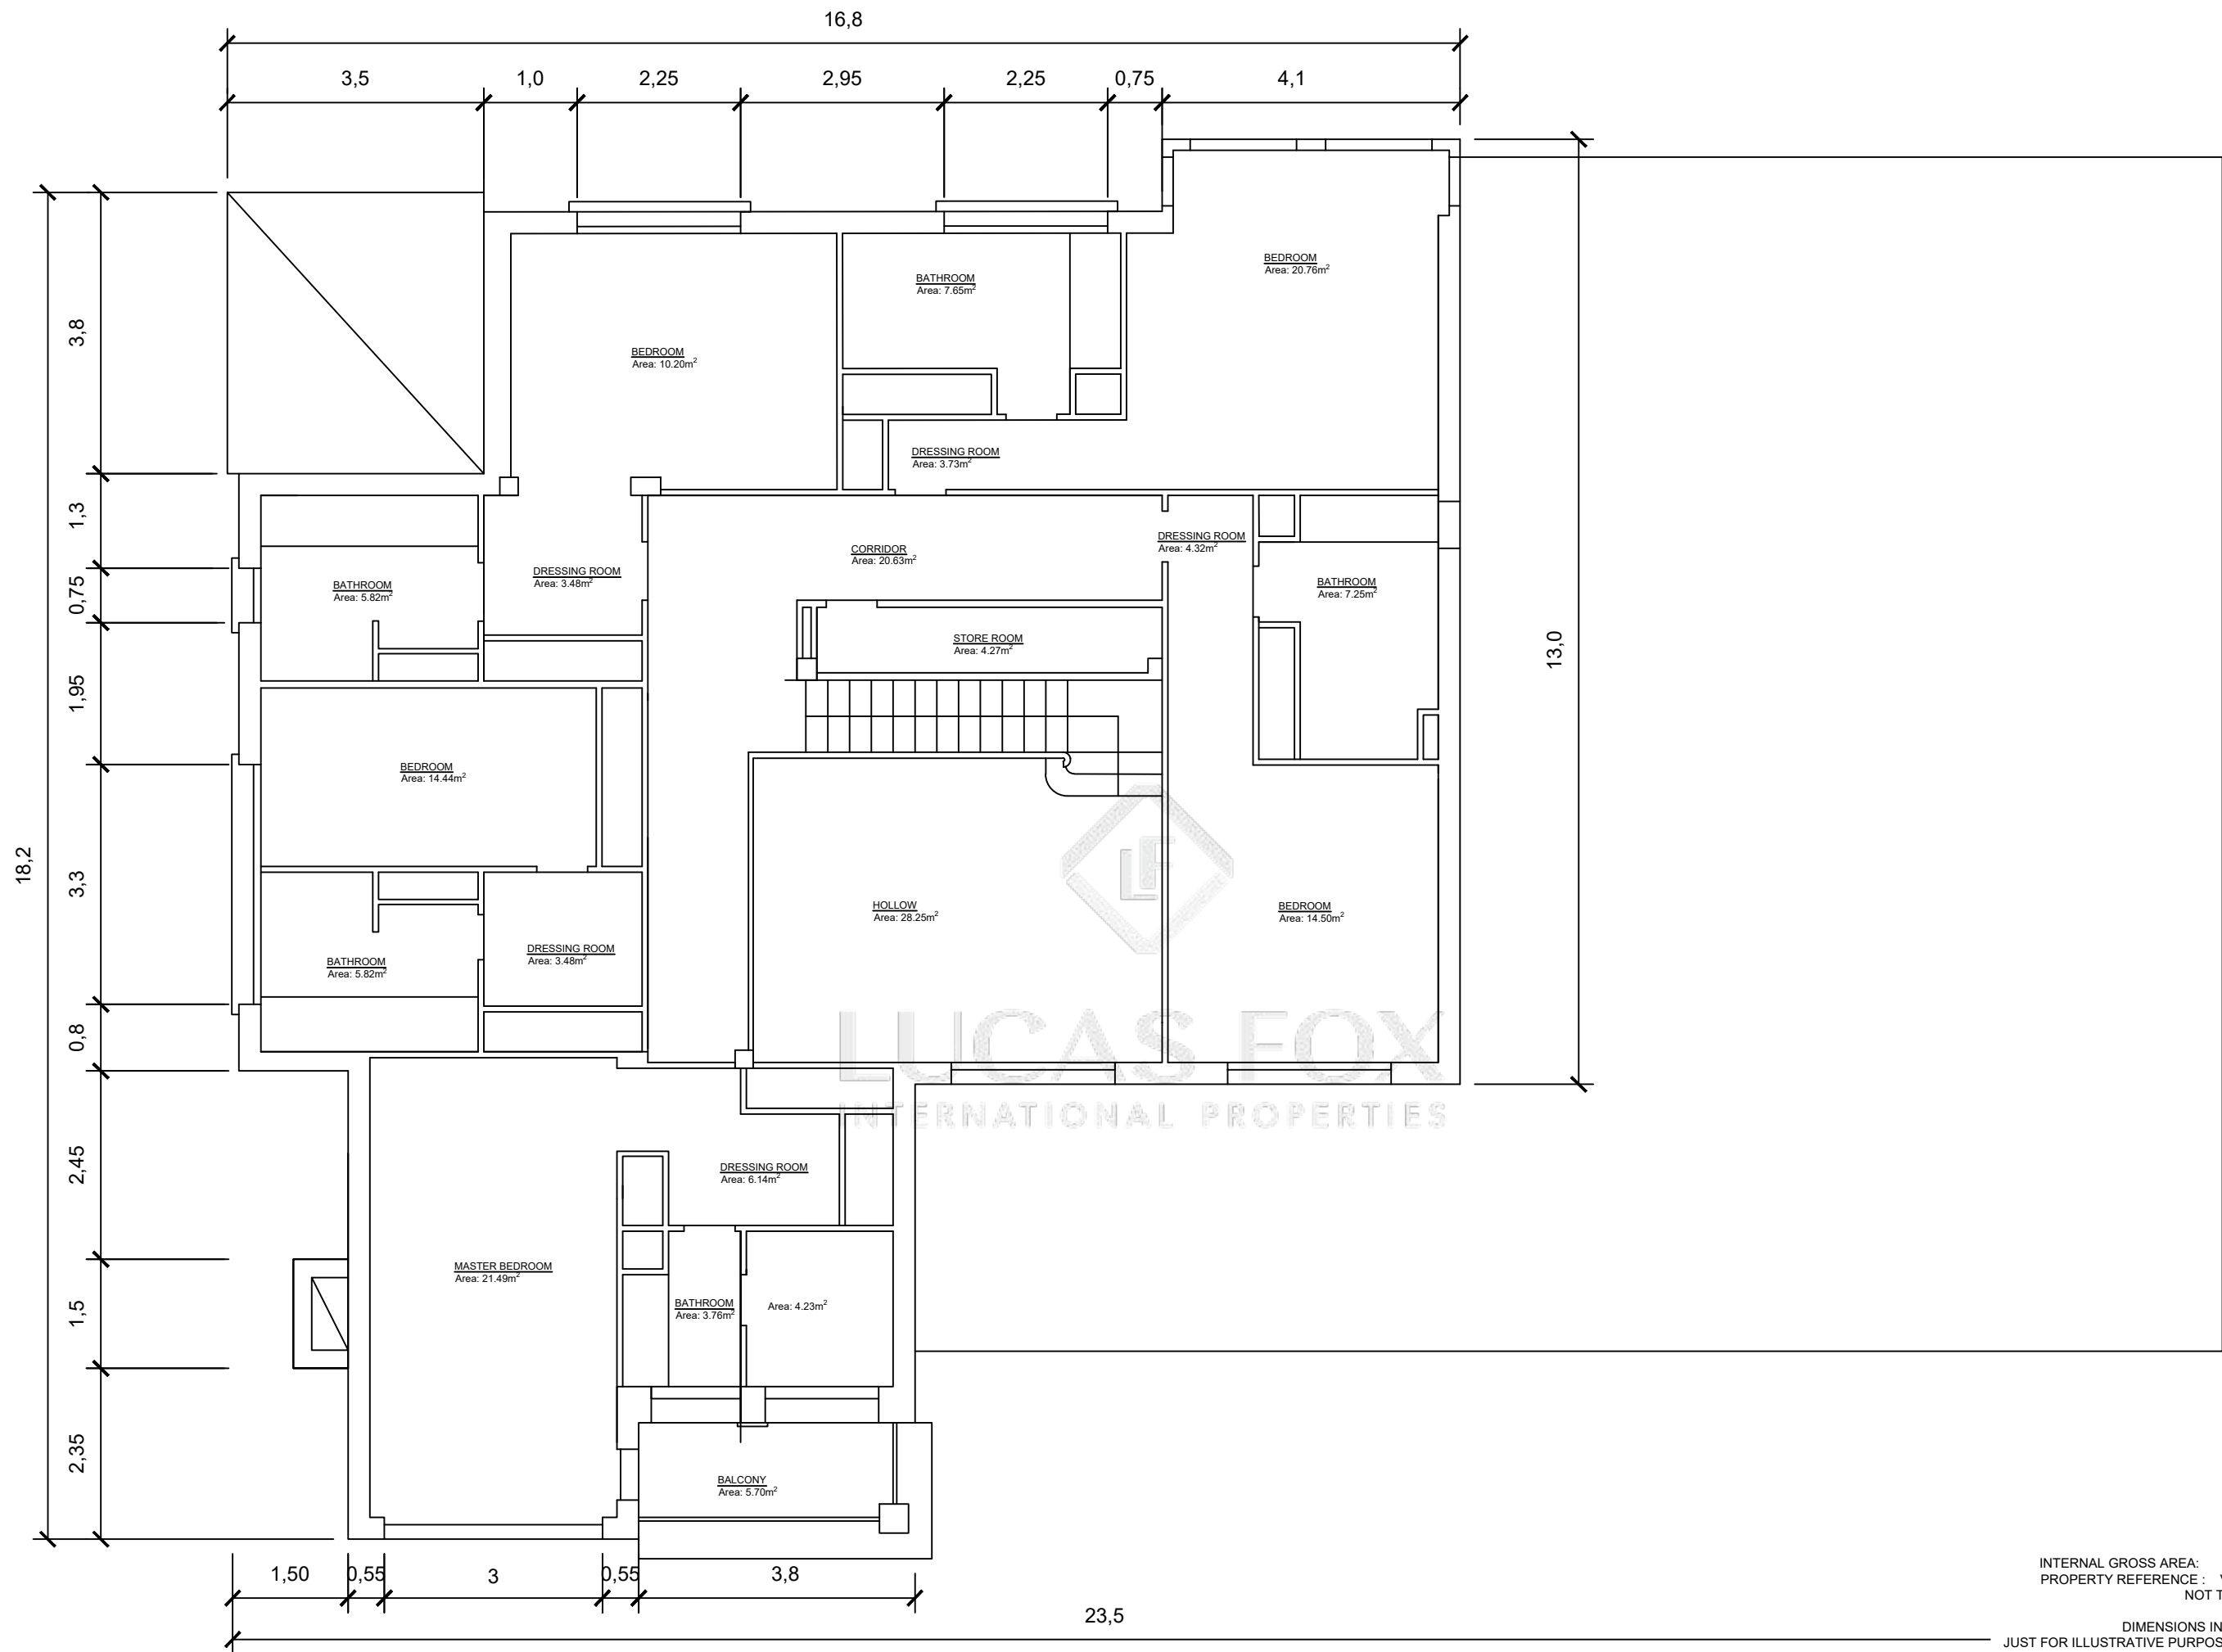

LUCAS FOX
 INTERNATIONAL PROPERTIES

INTERNAL GROSS AREA: 237.7 m²
 PROPERTY REFERENCE : Vig328311
 NOT TO SCALE
 A3
 DIMENSIONS IN METERS
 JUST FOR ILLUSTRATIVE PURPOSES ONLY
 NOT FOR CONSTRUCTION

GROUND FLOOR

FIRST FLOOR

INTERNAL GROSS AREA: 200.2 m²
 PROPERTY REFERENCE : Vig328311
 NOT TO SCALE
 A3
 DIMENSIONS IN METERS
 JUST FOR ILLUSTRATIVE PURPOSES ONLY
 NOT FOR CONSTRUCTION