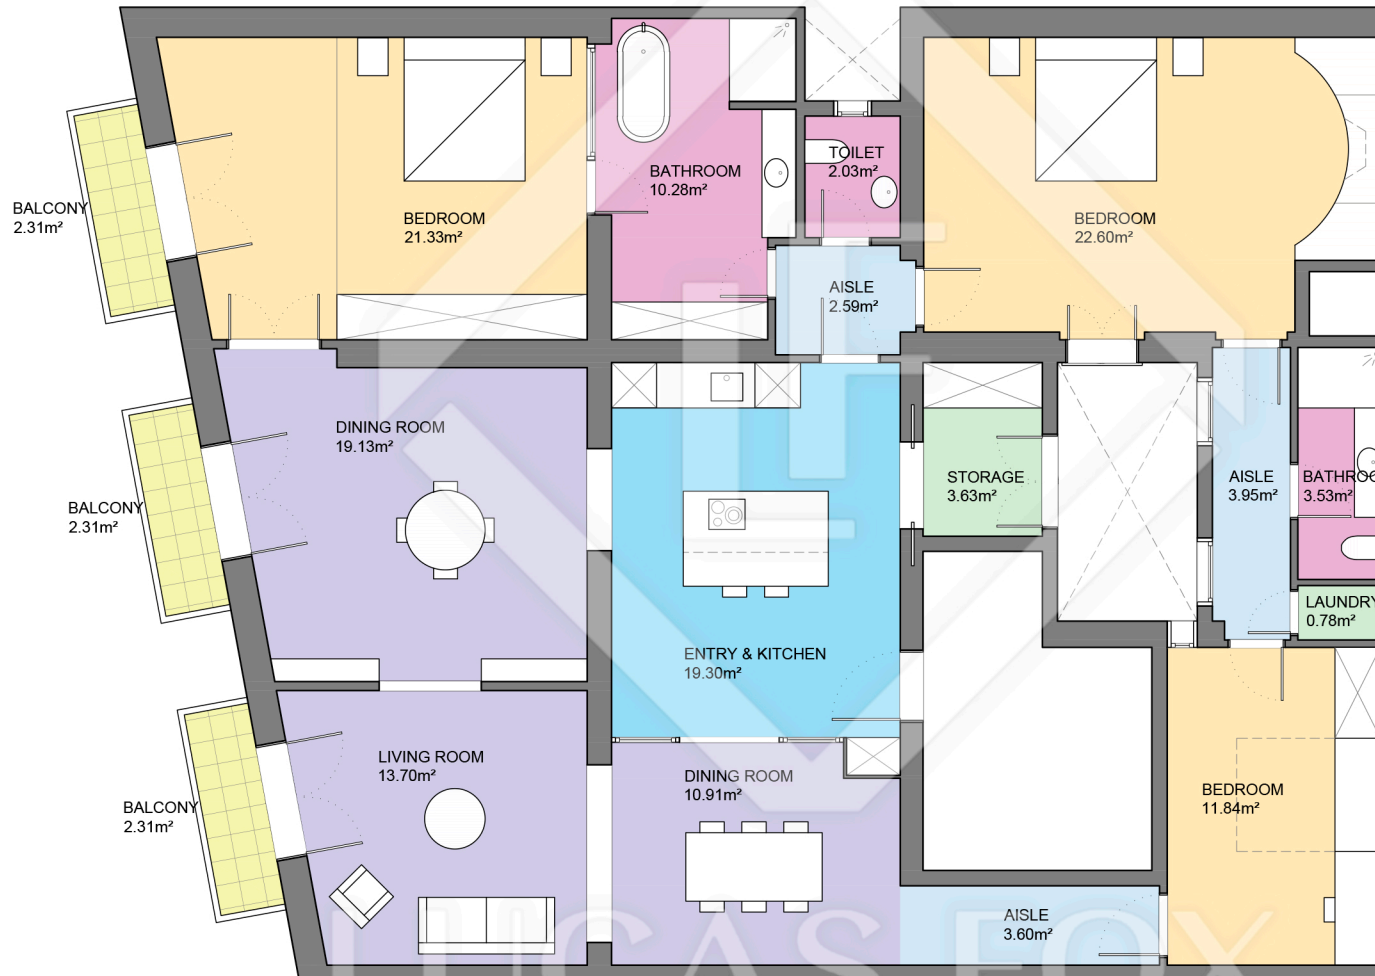

# BCN18044

LUCAS FOX  
INTERNATIONAL PROPERTIES

Scale in metres. Indicative only. Dimensions are approximate. All information contained here is gathered from sources we believe to be reliable. However we cannot guarantee its accuracy and interested persons should rely on their own enquiries.

Measurements FLOOR	
Built surface	177.82m <sup>2</sup>
Useful surface	149.21m <sup>2</sup>
Exterior surface	6.93m <sup>2</sup>
Height	3.32m