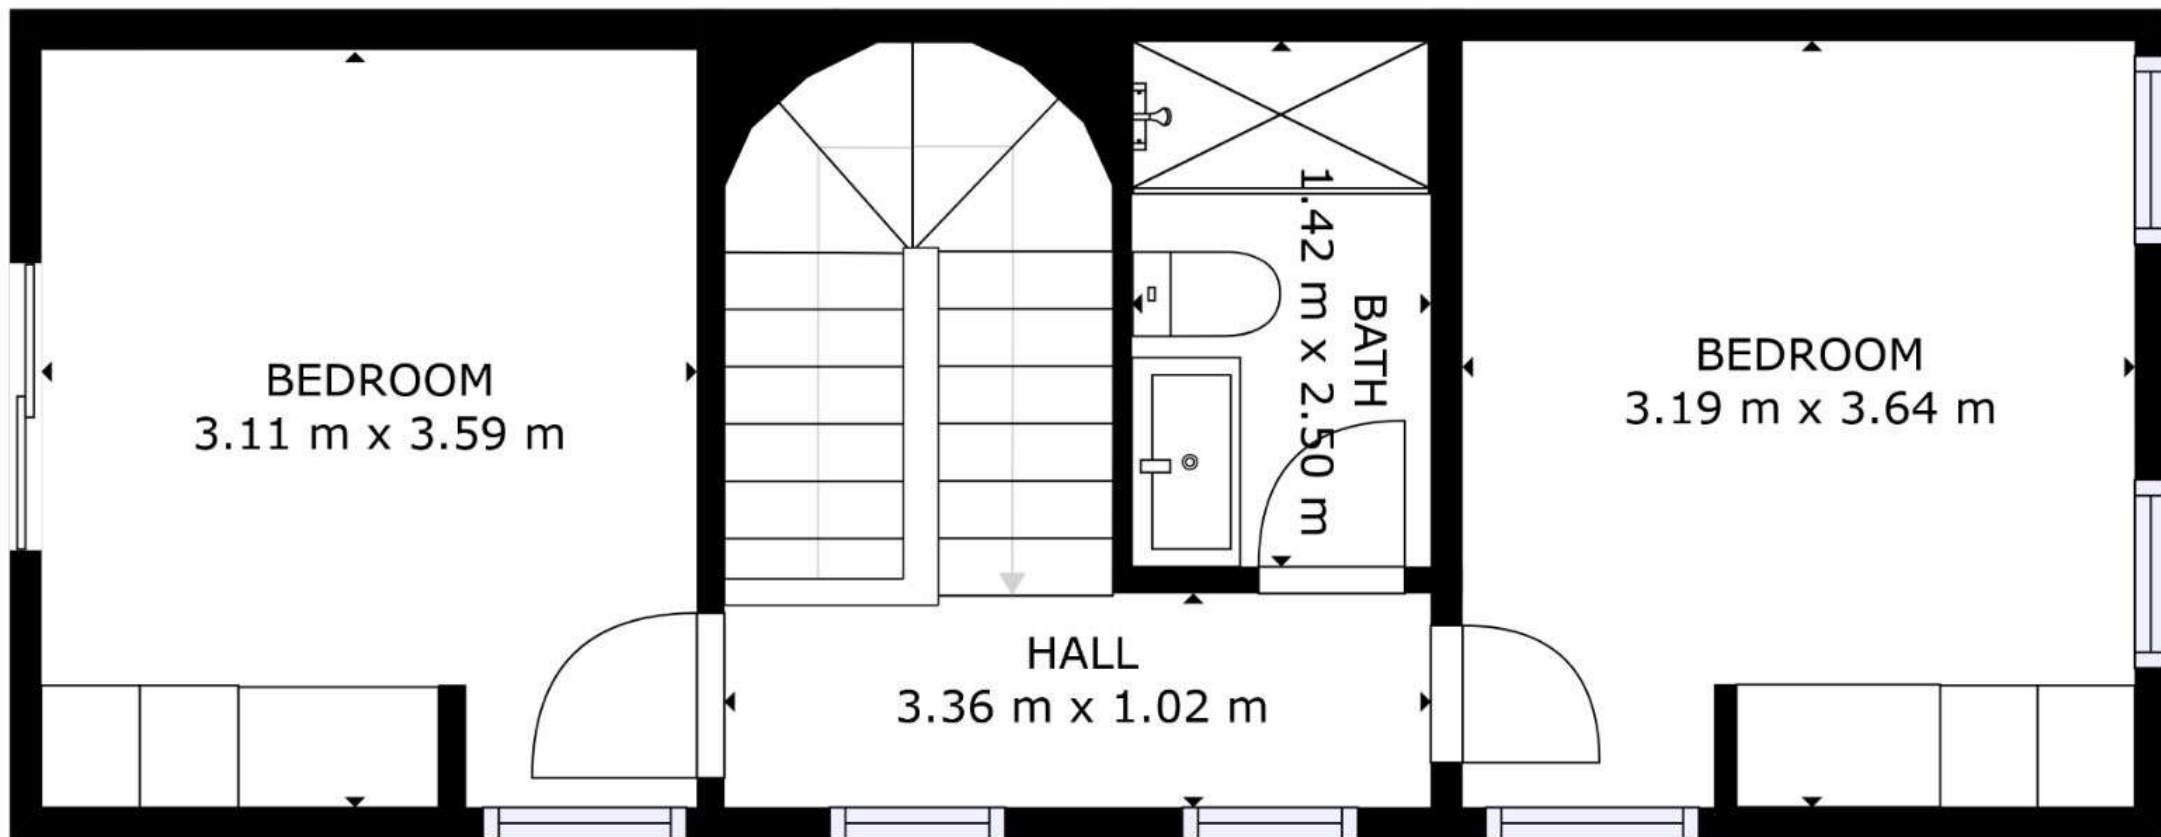

GROSS INTERNAL AREA
FLOOR 1: 65 m², FLOOR 2: 49 m²
FLOOR 3: 36 m², EXCLUDED AREAS:
PORCH: 54 m²
TOTAL: 150 m²

SIZES AND DIMENSIONS ARE APPROXIMATE, ACTUAL MAY VARY.

GROSS INTERNAL AREA
 FLOOR 1: 65 m², FLOOR 2: 49 m²
 FLOOR 3: 36 m², EXCLUDED AREAS:
 PORCH: 54 m²
 TOTAL: 150 m²

SIZES AND DIMENSIONS ARE APPROXIMATE, ACTUAL MAY VARY.

GROSS INTERNAL AREA
 FLOOR 1: 65 m², FLOOR 2: 49 m²
 FLOOR 3: 36 m², EXCLUDED AREAS:
 PORCH: 54 m²
 TOTAL: 150 m²

SIZES AND DIMENSIONS ARE APPROXIMATE, ACTUAL MAY VARY.