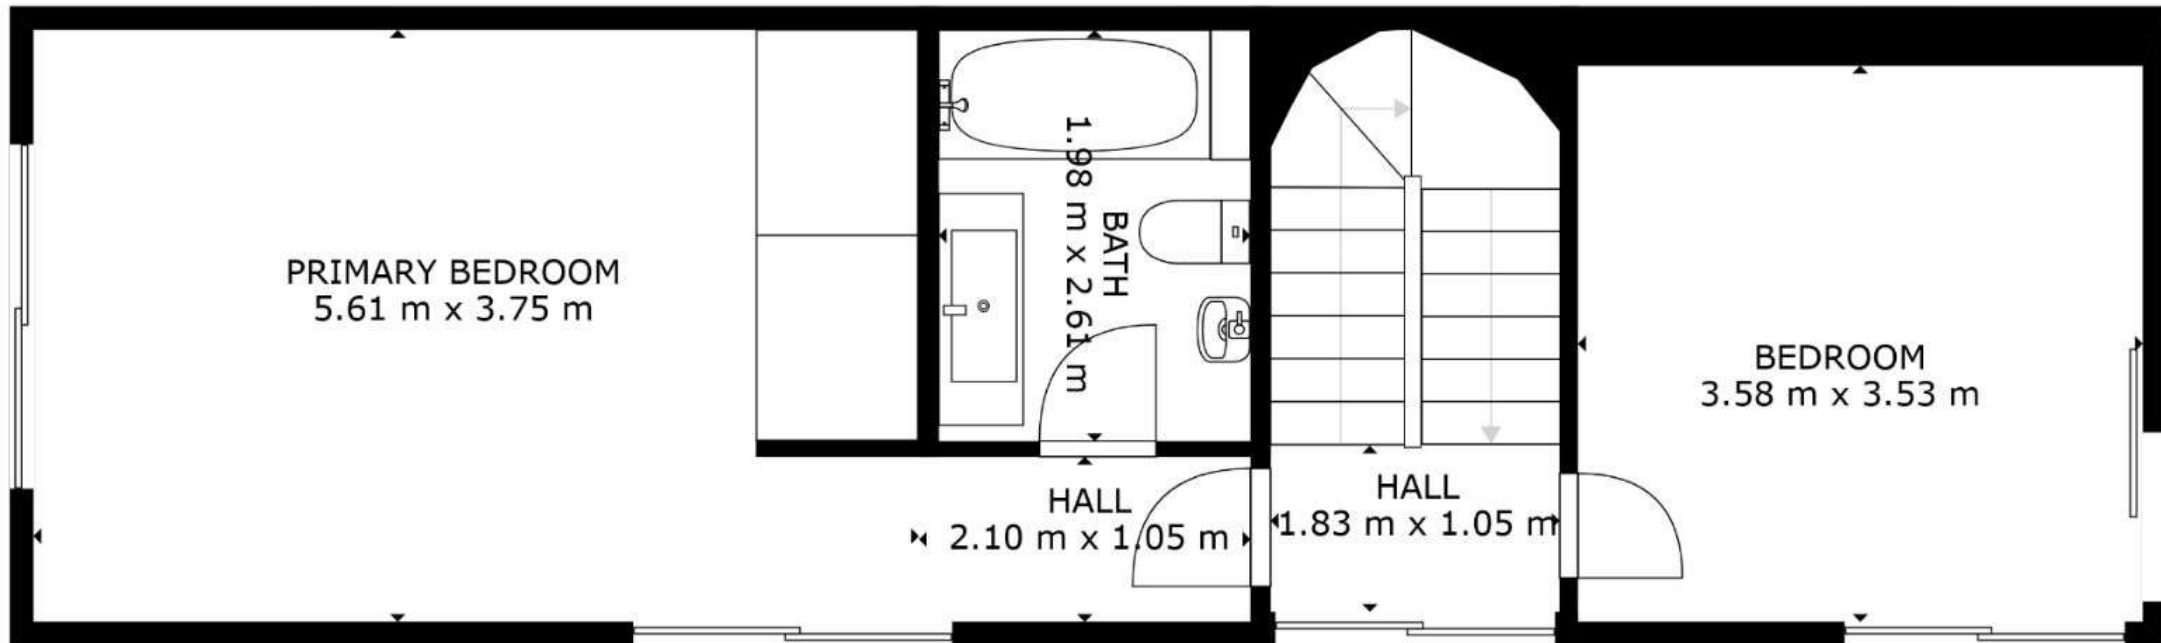

GROSS INTERNAL AREA
FLOOR 1: 65 m², FLOOR 2: 49 m²
FLOOR 3: 36 m², EXCLUDED AREAS:
PORCH: 54 m²
TOTAL: 150 m²

SIZES AND DIMENSIONS ARE APPROXIMATE, ACTUAL MAY VARY.

GROSS INTERNAL AREA
 FLOOR 1: 65 m², FLOOR 2: 49 m²
 FLOOR 3: 36 m², EXCLUDED AREAS:
 PORCH: 54 m²
 TOTAL: 150 m²

SIZES AND DIMENSIONS ARE APPROXIMATE, ACTUAL MAY VARY.

GROSS INTERNAL AREA
 FLOOR 1: 65 m², FLOOR 2: 49 m²
 FLOOR 3: 36 m², EXCLUDED AREAS:
 PORCH: 54 m²
 TOTAL: 150 m²

SIZES AND DIMENSIONS ARE APPROXIMATE, ACTUAL MAY VARY.