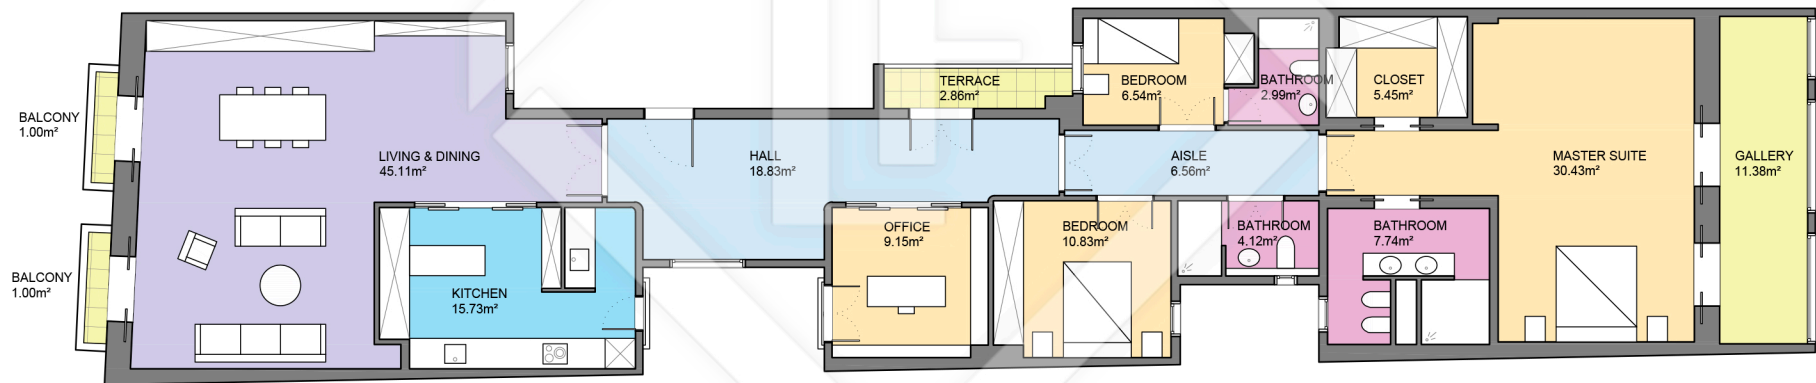

BCN49458

LUCAS FOX

INTERNATIONAL PROPERTIES

LUCAS FOX
INTERNATIONAL PROPERTIES

Scale in metres. Indicative only. Dimensions are approximate. All information contained here is gathered from sources we believe to be reliable. However we cannot guarantee its accuracy and interested persons should rely on their own enquiries.

Measurements FLOOR	
Built surface	210.05m ²
Useful surface	174.85m ²
Exterior surface	4.86m ²
Height	3.20m