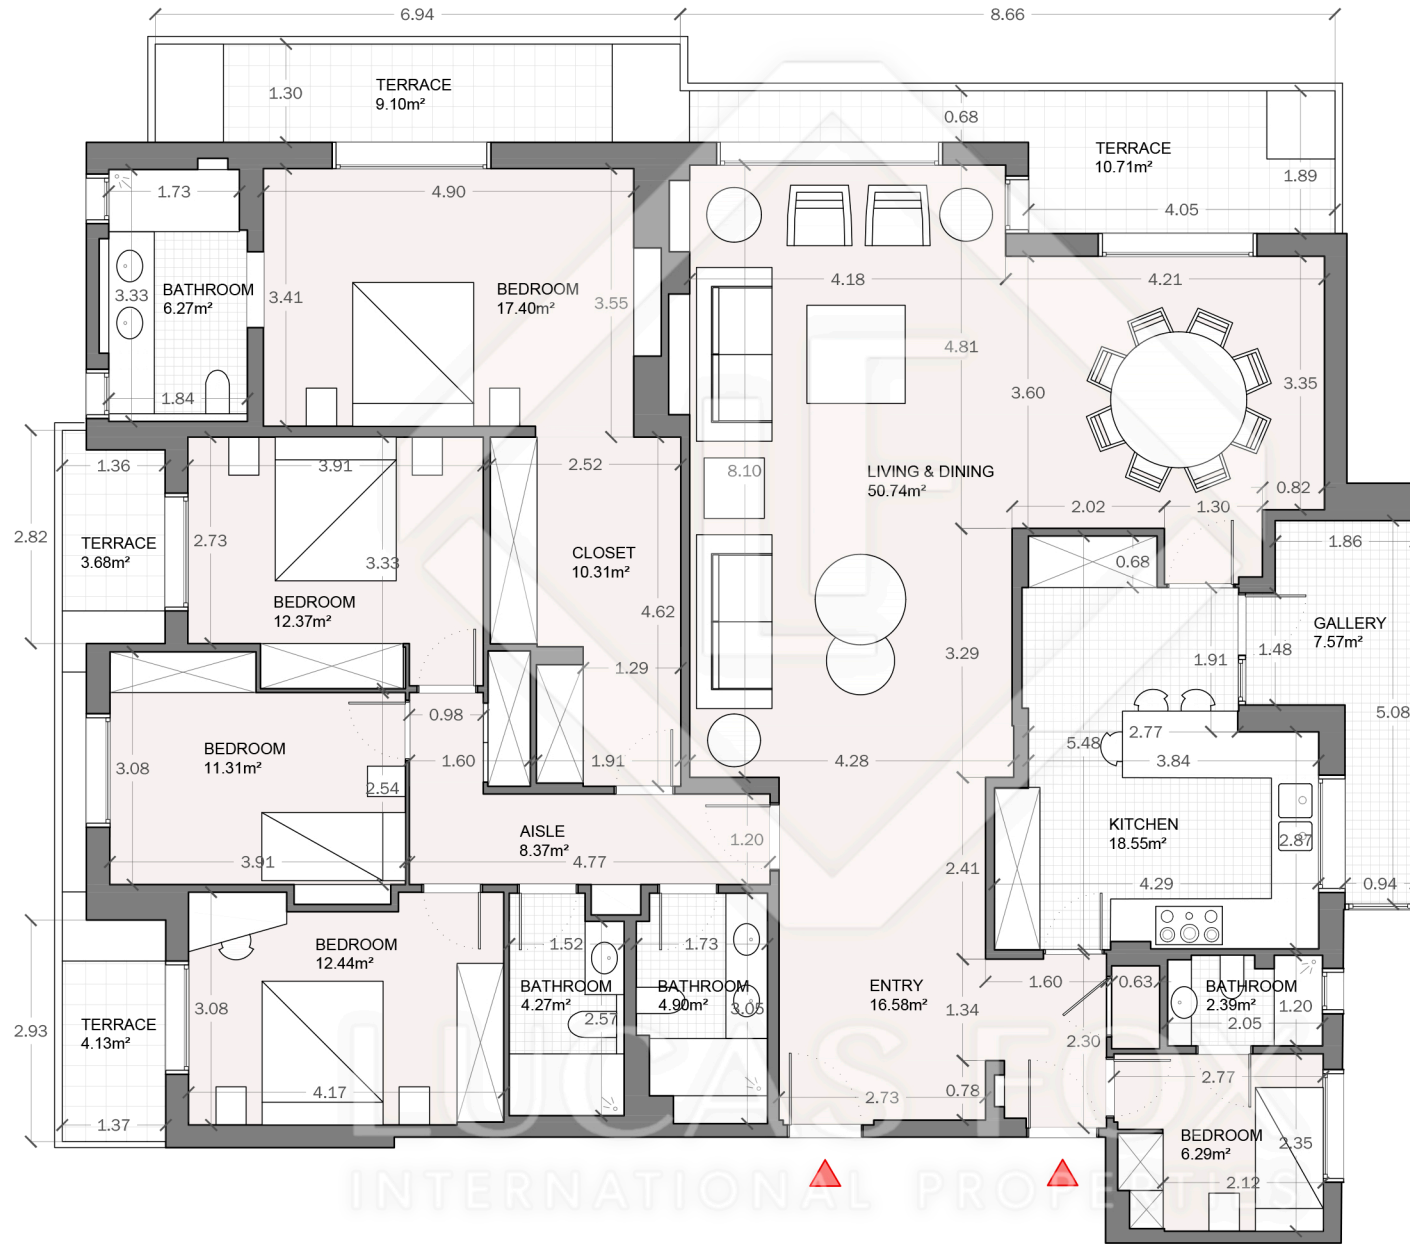

# BCN5824

INTERNATIONAL PROPERTIES

Scale in metres. Indicative only. Dimensions are approximate. All information contained here is gathered from sources we believe to be reliable. However we cannot guarantee its accuracy and interested persons should rely on their own enquiries.

Measurements FLOOR	
Built surface	218.25m <sup>2</sup>
Useful surface	189.77m <sup>2</sup>
Exterior surface	27.62m <sup>2</sup>