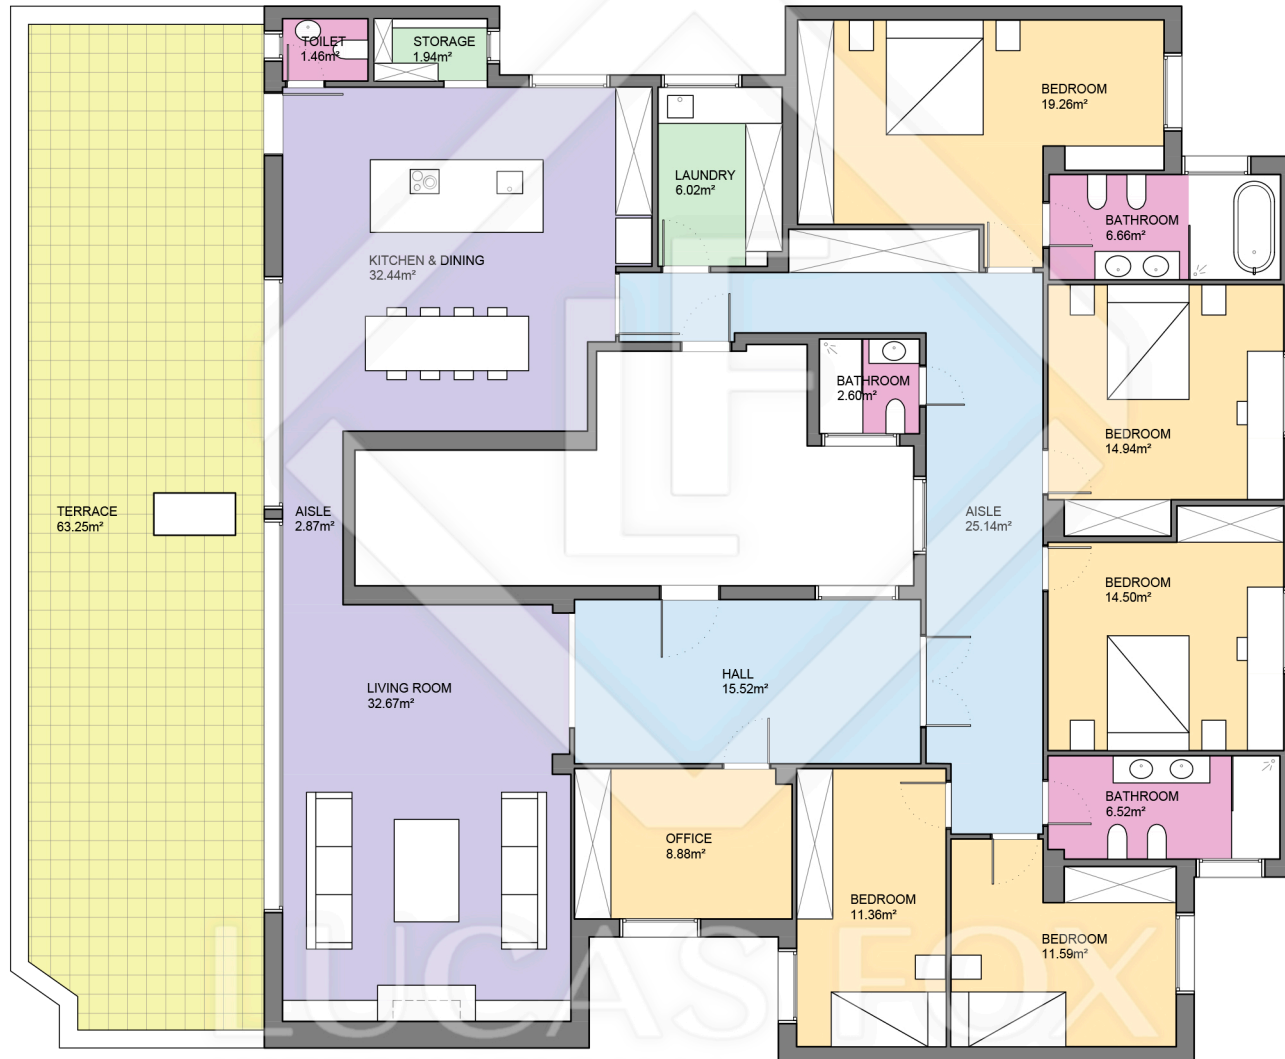

BCN48188

LUCAS FOX INTERNATIONAL PROPERTIES

Scale in metres. Indicative only. Dimensions are approximate. All information contained here is gathered from sources we believe to be reliable. However we cannot guarantee its accuracy and interested persons should rely on their own enquiries.

Measurements FLOOR	
Built surface	249.50m ²
Useful surface	214.39m ²
Exterior surface	63.25m ²
Height	2.65m